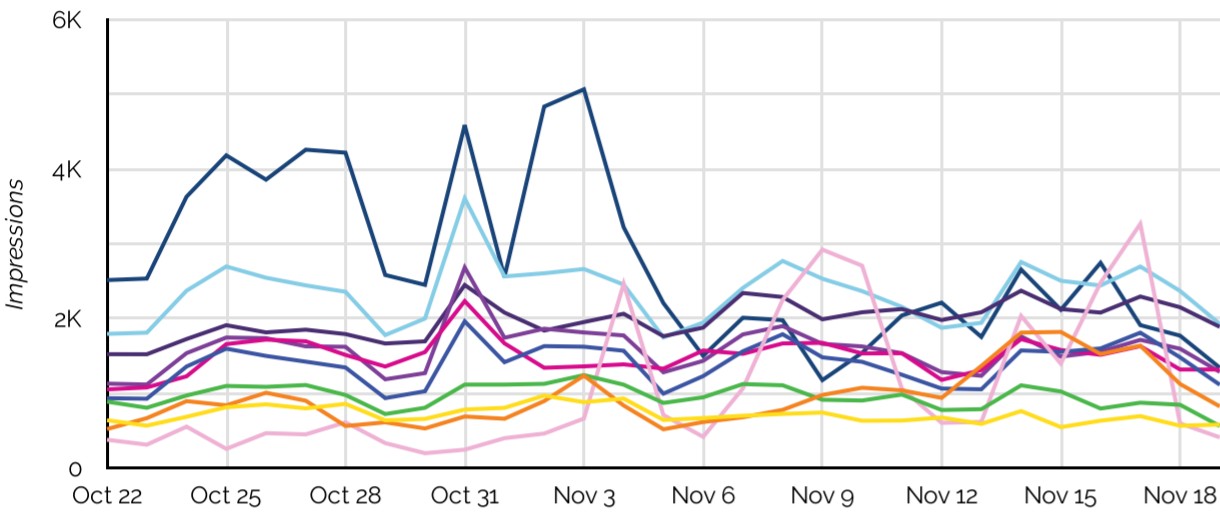

EXPLORE   EXTRACT   CONSOLIDATE   **COMPARE**   OPPORTUNITY

PREV PERIOD   **PREV YEAR**

QUERIES   **URLS**   GROUP TRENDS

COMPARE YOUR DATA

URL CLICKS	IMPRESSIONS	URL CTR	URL CLICKS	IMPRESSIONS	URL CTR
14,522	937,560	1.55%	14,522	937,560	1.55%
↓ -8.9% from previous 29 days	↓ -2.4% from previous 29 days	↓ -6.6% from previous 29 days	↓ -8.9% from previous 29 days	↓ -2.4% from previous 29 days	↓ -6.6% from previous 29 days
↓ -16.4% from previous year	↓ -61.8% from previous year	↑ 118.7% from previous year	↓ -16.4% from previous year	↓ -61.8% from previous year	↑ 118.7% from previous year

Absolute change shown in the table below

Select URL(s) OR Search Contains

VS

Select URL(s) OR Search Contains

Refine Queries Contains

Refine Queries Contains

QUERY	IMPRESSIONS	Δ	URL CLICKS	Δ	URL CTR
youtube merch	3,226	58 ↑	573	168 ↑	17.76%
youtube store	1,864	482 ↑	344	147 ↑	18.45%
google merchandise store	95,160	16,306 ↑	326	-194 ↓	0.34%
chrome dino	58,933	53,617 ↑	267	252 ↑	0.45%
google t shirt	3,223	-2,551 ↓	248	-53 ↓	7.69%
youtube shop	1,547	433 ↑	244	60 ↑	15.77%
google stickers	4,786	1,539 ↑	214	11 ↑	4.47%
google tshirt	1,452	-673 ↓	181	62 ↑	12.47%
google hoodie	2,560	-4,066 ↓	175	-50 ↓	6.84%
google backpack	5,522	-7,143 ↓	155	-60 ↓	2.81%

VS

QUERY	IMPRESSIONS	Δ	URL CLICKS	Δ	URL CTR
youtube merch	3,226	58 ↑	573	168 ↑	17.76%
youtube store	1,864	482 ↑	344	147 ↑	18.45%
google merchandise store	95,160	16,306 ↑	326	-194 ↓	0.34%
chrome dino	58,933	53,617 ↑	267	252 ↑	0.45%
google t shirt	3,223	-2,551 ↓	248	-53 ↓	7.69%
youtube shop	1,547	433 ↑	244	60 ↑	15.77%
google stickers	4,786	1,539 ↑	214	11 ↑	4.47%
google tshirt	1,452	-673 ↓	181	62 ↑	12.47%
google hoodie	2,560	-4,066 ↓	175	-50 ↓	6.84%
google backpack	5,522	-7,143 ↓	155	-60 ↓	2.81%

1 - 10 / 15150 < >

1 - 10 / 15150 < >

FURTHER REFINE BY CLICKING QUERY OR URL FROM TABLES ABOVE AND BELOW

URL	IMPRESSIONS	URL CLICKS	URL CTR
1. https://shop.googlemerchandisestore.com/Google+Redesign/Shop+by+Brand/YouTube	57,338	2,182	3.81%
2. https://shop.googlemerchandisestore.com/Google+Redesign/Apparel/Mens/Mens+T+Shirts	43,256	1,454	3.36%
3. https://shop.googlemerchandisestore.com/Google+Redesign/Apparel	68,147	1,340	1.97%
4. https://shop.googlemerchandisestore.com/store.html?vid=20180201712	27,796	1,095	3.94%
5. https://shop.googlemerchandisestore.com/Google+Redesign/Apparel/Mens	45,999	520	1.13%
6. https://shop.googlemerchandisestore.com/Google+Redesign/Accessories/Google+Chrome+Dinosaur+Collectible	27,574	473	1.72%
7. https://shop.googlemerchandisestore.com/store-policies/frequently-asked-questions/	14,632	469	3.21%
8. https://shop.googlemerchandisestore.com/Google+Redesign/Lifestyle/Bags	8,042	456	5.67%
9. https://shop.googlemerchandisestore.com/Google+Redesign/Lifestyle/Google+Chrome+Dino+Dark+Mode+Collectible	30,327	391	1.29%
10. https://shop.googlemerchandisestore.com/Google+Redesign/Stationery/Stickers	7,134	324	4.54%

VS