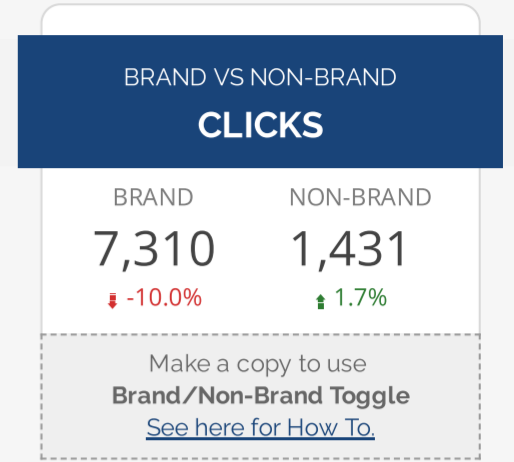

EXPLORE

EXTRACT

CONSOLIDATE

COMPARE

OPPORTUNITY

SITE

URL

PREV PERIOD

PREV YEAR

NO MAP

G MAP

EXPLORE YOUR DATA