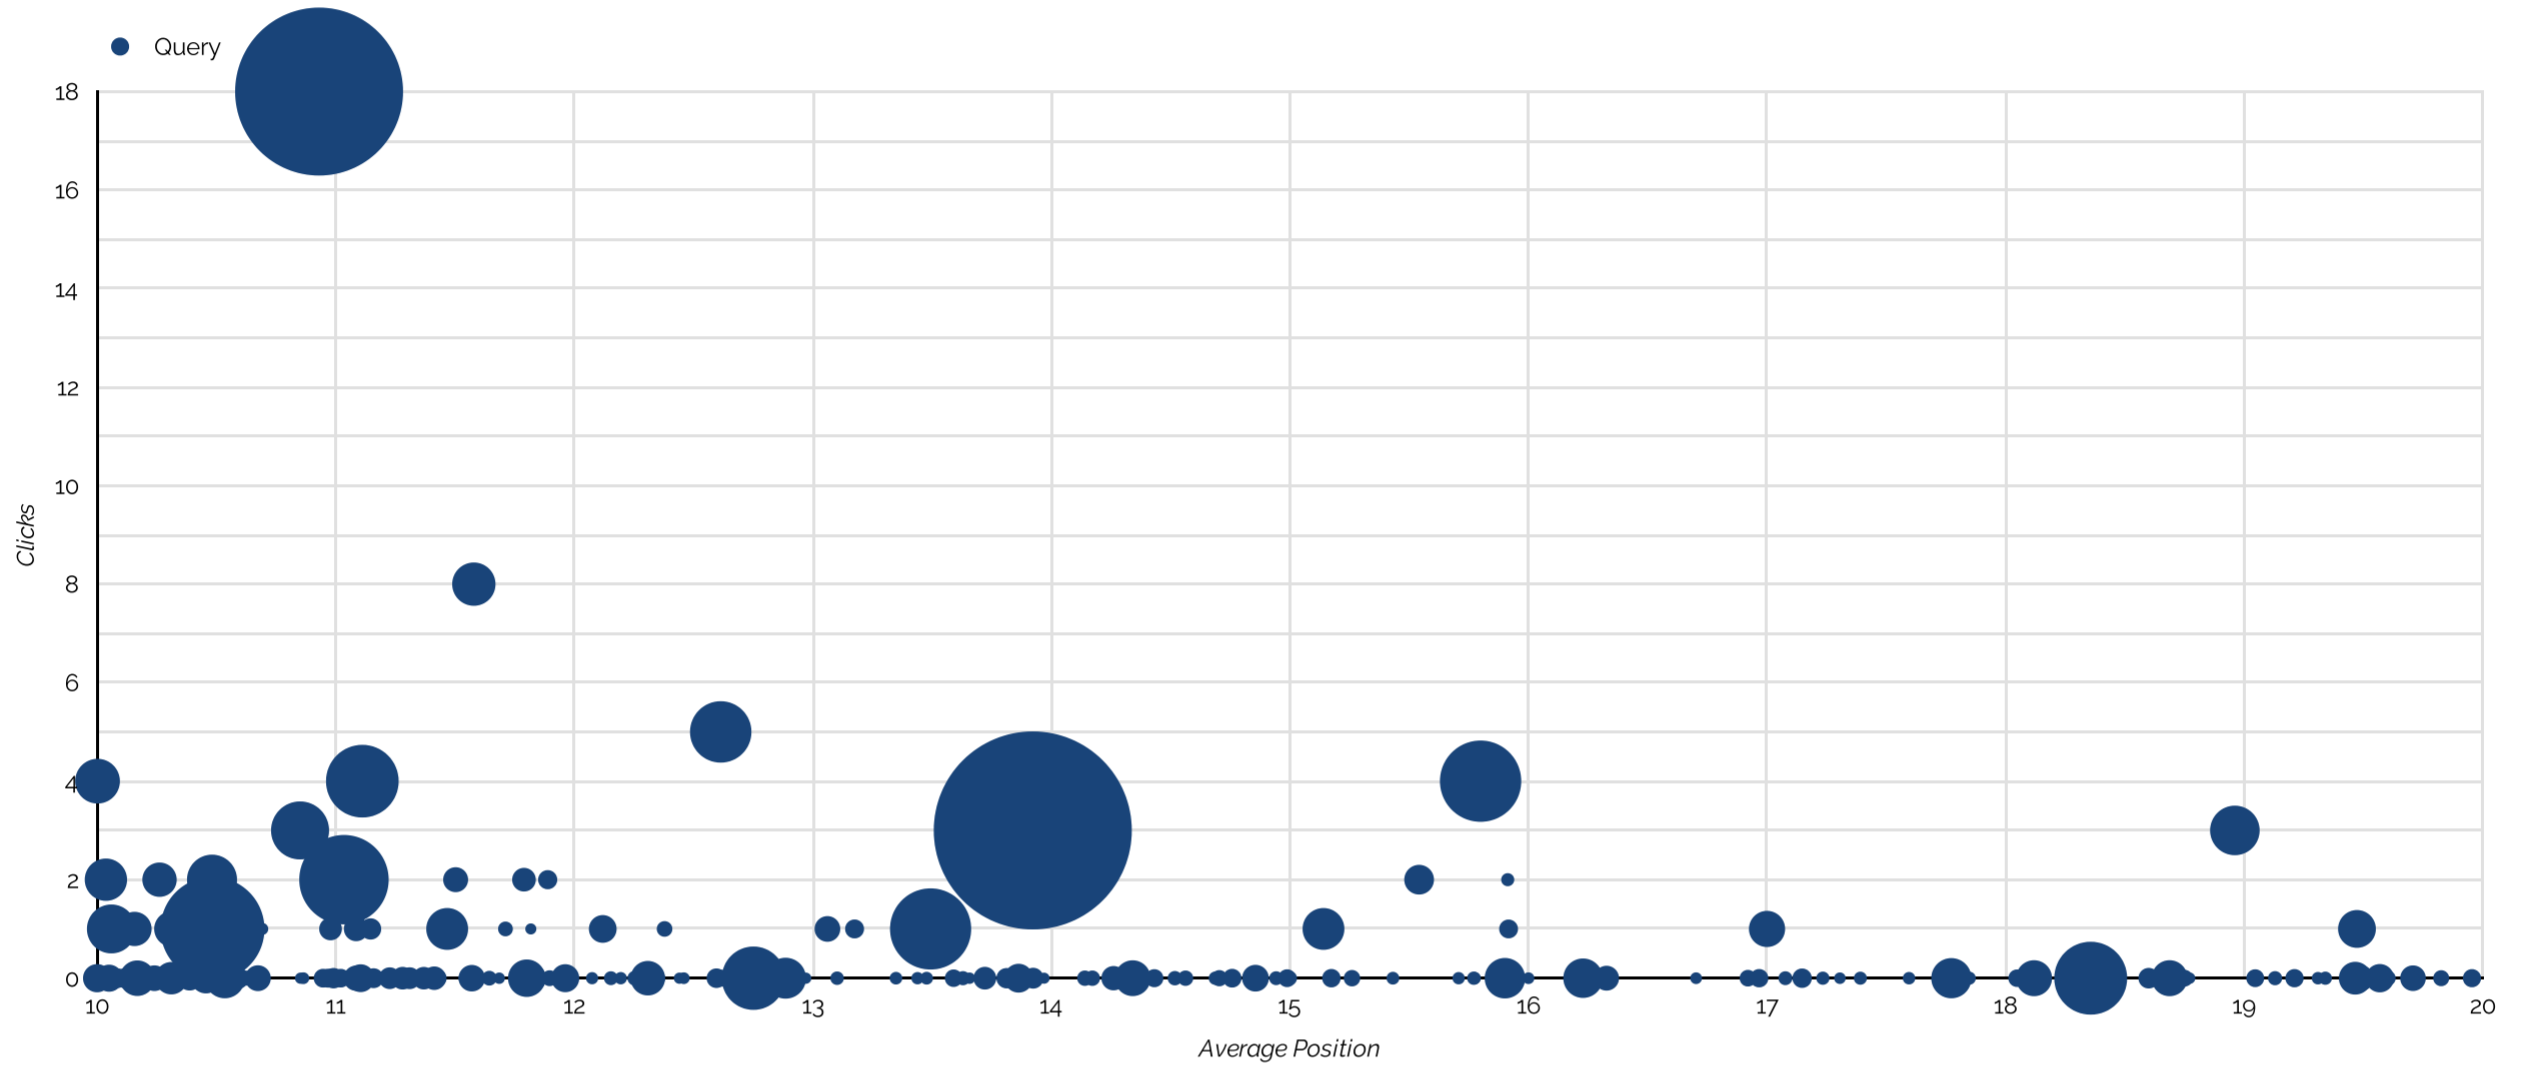

AVG POSITION 10-20

CLICK QUERY ABOVE TO SEE URLS IMPRESSED BELOW

| | Landing Page | Impressions | Url Clicks |
|-----|---|-------------|------------|
| 1. | https://shop.googlemerchandisestore.com/Chrome+Dino | 79,475 | 294 |
| 2. | https://shop.googlemerchandisestore.com/Google+Redesign/Apparel | 68,147 | 1,340 |
| 3. | https://shop.googlemerchandisestore.com/Google+Redesign/Shop+by+Brand/YouTube | 57,338 | 2,182 |
| 4. | https://shop.googlemerchandisestore.com/Google+Redesign/Apparel/Mens | 45,999 | 520 |
| 5. | https://shop.googlemerchandisestore.com/Google+Redesign/Apparel/Mens/Mens+T+Shirts | 43,256 | 1,454 |
| 6. | https://shop.googlemerchandisestore.com/Google+Redesign/Clearance | 40,224 | 190 |
| 7. | https://shop.googlemerchandisestore.com/Google+Redesign/Lifestyle/Google+Chrome+Dino+Dark+Mode+Collectible | 30,327 | 391 |
| 8. | https://shop.googlemerchandisestore.com/store.html?vid=20180201712 | 27,796 | 1,095 |
| 9. | https://shop.googlemerchandisestore.com/Google+Redesign/Accessories/Google+Chrome+Dinosaur+Collectible | 27,574 | 473 |
| 10. | https://shop.googlemerchandisestore.com/Google+Bike | 20,664 | 174 |
| 11. | https://shop.googlemerchandisestore.com/Google+Redesign/Lifestyle/White+Google+Shoreline+Bottle | 18,224 | 78 |
| 12. | https://shop.googlemerchandisestore.com/store-policies/frequently-asked-questions/ | 14,632 | 469 |
| 13. | https://shop.googlemerchandisestore.com/Google+Redesign/Apparel/Hats | 13,070 | 230 |
| 14. | https://shop.googlemerchandisestore.com/Google+Redesign/Shop+by+Brand | 12,160 | 39 |
| 15. | https://shop.googlemerchandisestore.com/Google+Redesign/Stationery/Notebooks | 11,746 | 44 |
| 16. | https://shop.googlemerchandisestore.com/signin.html | 11,031 | 46 |
| 17. | https://shop.googlemerchandisestore.com/Google+Redesign/Shop+by+Brand/Google+Cloud | 9,890 | 48 |
| 18. | https://shop.googlemerchandisestore.com/Google+Redesign/New | 9,334 | 24 |
| 19. | https://shop.googlemerchandisestore.com/Google+Redesign/Lifestyle/Google+Land+and+Sea+Nalgene+Water+Bottle+LS | 8,980 | 11 |
| 20. | https://shop.googlemerchandisestore.com/Google+Maps | 8,507 | 15 |
| 21. | https://shop.googlemerchandisestore.com/Google+Redesign/Apparel/Kids | 8,413 | 40 |
| 22. | https://shop.googlemerchandisestore.com/Google+Redesign/Apparel/Womens | 8,135 | 18 |
| 23. | https://shop.googlemerchandisestore.com/Google+Redesign/Lifestyle/Bags | 8,042 | 456 |
| 24. | https://shop.googlemerchandisestore.com/Google+Redesign/Google+Adventure+Backpack+Black | 7,403 | 165 |
| 25. | https://shop.googlemerchandisestore.com/Google+Redesign/Stationery/Stickers | 7,134 | 324 |