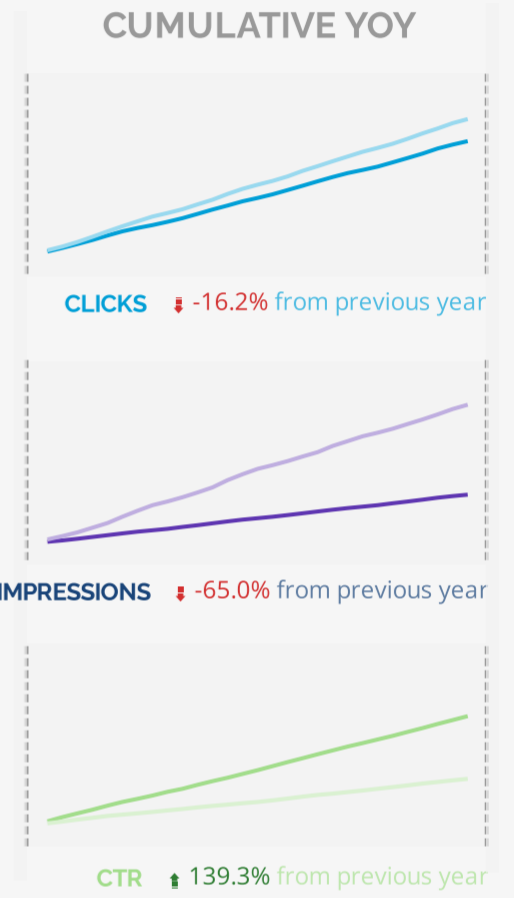

SEARCH OR SELECT

Query Contains Enter a value or click a Query below to refine URLs and performance

BY DEVICE: ☒ DESKTOP ☐ MOBILE ☐ TABLET