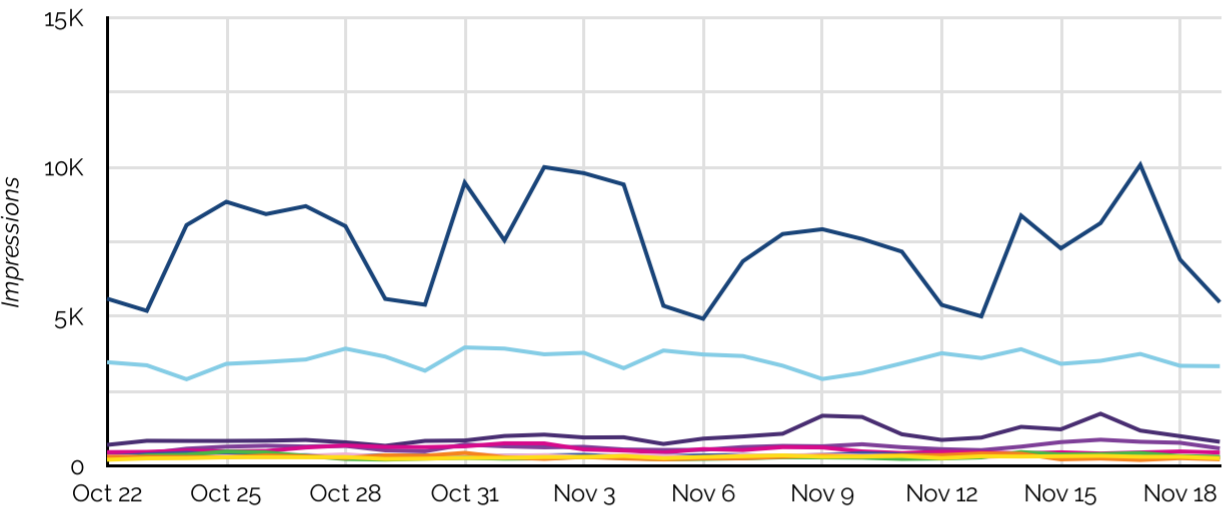

EXPLORE   EXTRACT   CONSOLIDATE   **COMPARE**   OPPORTUNITY

PREV PERIOD   PREV YEAR

QUERIES   URLS   GROUP TRENDS

COMPARE YOUR DATA

CLICKS
14,211
↓ -8.8% from previous 29 days
↓ -16.2% from previous year

IMPRESSIONS
605,123
↓ -4.0% from previous 29 days
↓ -65.0% from previous year

SITE CTR
2.35%
↓ -5.0% from previous 29 days
↑ 139.3% from previous year

CLICKS
14,211
↓ -8.8% from previous 29 days
↓ -16.2% from previous year

IMPRESSIONS
605,123
↓ -4.0% from previous 29 days
↓ -65.0% from previous year

SITE CTR
2.35%
↓ -5.0% from previous 29 days
↑ 139.3% from previous year

Absolute change shown in the table below

Select Query OR Search Contains

Select Query OR Search Contains

Refine Queries Contains

Refine Queries Contains

QUERY	IMPRESSIONS	Δ	CLICKS	Δ	Site CTR
youtube merch	3,221	244 ↑	573	-20 ↓	17.79%
youtube store	1,841	145 ↑	344	-13 ↓	18.69%
google merchandise store	17,071	-117 ↓	303	15 ↑	1.77%
chrome dino	52,065	10,053 ↑	257	100 ↑	0.49%
google t shirt	1,777	226 ↑	245	13 ↑	13.79%
youtube shop	1,536	228 ↑	244	27 ↑	15.89%
google stickers	1,133	-24 ↓	196	-4 ↓	17.3%
google tshirt	766	-522 ↓	179	-122 ↓	23.37%
google hoodie	1,063	184 ↑	173	27 ↑	16.27%
youtube merchandise	1,434	121 ↑	154	-12 ↓	10.74%

VS

QUERY	IMPRESSIONS	Δ	CLICKS	Δ	Site CTR
youtube merch	3,221	244 ↑	573	-20 ↓	17.79%
youtube store	1,841	145 ↑	344	-13 ↓	18.69%
google merchandise store	17,071	-117 ↓	303	15 ↑	1.77%
chrome dino	52,065	10,053 ↑	257	100 ↑	0.49%
google t shirt	1,777	226 ↑	245	13 ↑	13.79%
youtube shop	1,536	228 ↑	244	27 ↑	15.89%
google stickers	1,133	-24 ↓	196	-4 ↓	17.3%
google tshirt	766	-522 ↓	179	-122 ↓	23.37%
google hoodie	1,063	184 ↑	173	27 ↑	16.27%
youtube merchandise	1,434	121 ↑	154	-12 ↓	10.74%

1 - 10 / 15150 < >

1 - 10 / 15150 < >

FURTHER REFINE URLS BELOW BY CLICKING A QUERY IN TABLE ABOVE

URL	IMPRESSIONS	URL CLICKS	URL CTR
1. https://shop.googlemerchandisestore.com/Google+Redesign/Shop+by+Brand/YouTube	57,338	2,182	3.81%
2. https://shop.googlemerchandisestore.com/Google+Redesign/Apparel/Mens/Mens+T+Shirts	43,256	1,454	3.36%
3. https://shop.googlemerchandisestore.com/Google+Redesign/Apparel	68,147	1,340	1.97%
4. https://shop.googlemerchandisestore.com/store.html?vid=20180201712	27,796	1,095	3.94%
5. https://shop.googlemerchandisestore.com/Google+Redesign/Apparel/Mens	45,999	520	1.13%
6. https://shop.googlemerchandisestore.com/Google+Redesign/Accessories/Google+Chrome+Dinosaur+Collectible	27,574	473	1.72%
7. https://shop.googlemerchandisestore.com/store-policies/frequently-asked-questions/	14,632	469	3.21%
8. https://shop.googlemerchandisestore.com/Google+Redesign/Lifestyle/Bags	8,042	456	5.67%
9. https://shop.googlemerchandisestore.com/Google+Redesign/Lifestyle/Google+Chrome+Dino+Dark+Mode+Collectible	30,327	391	1.29%
10. https://shop.googlemerchandisestore.com/Google+Redesign/Stationery/Stickers	7,134	324	4.54%

VS