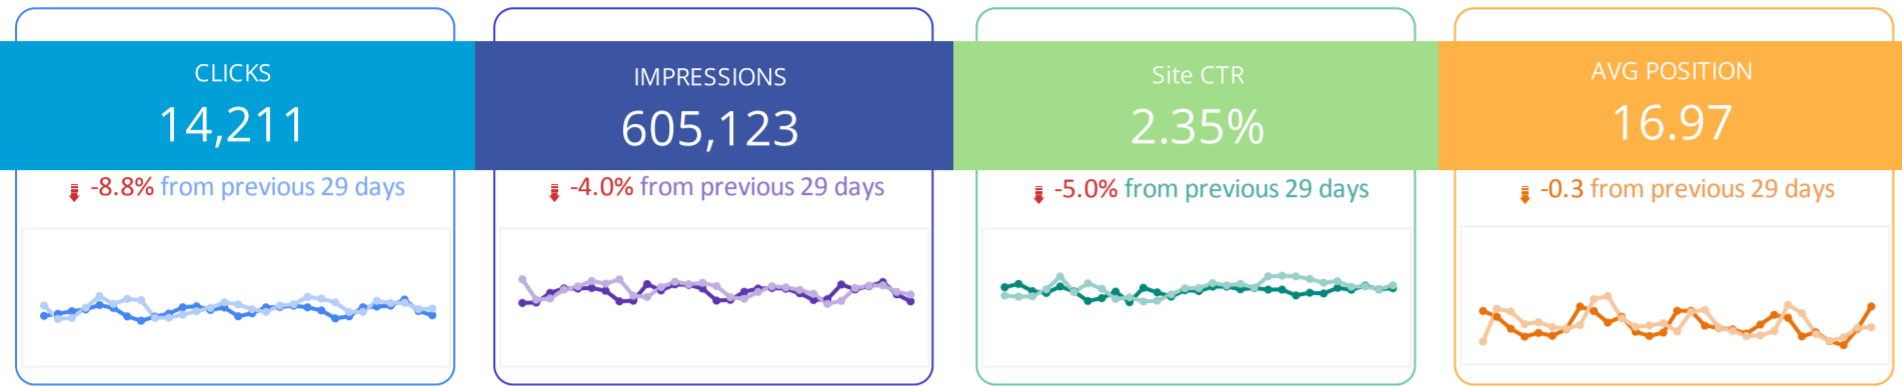

EXPLORE

EXTRACT

CONSOLIDATE

COMPARE

OPPORTUNITY

SITE

URL

PREV PERIOD

PREV YEAR

NO MAP

G MAP

EXPLORE YOUR DATA