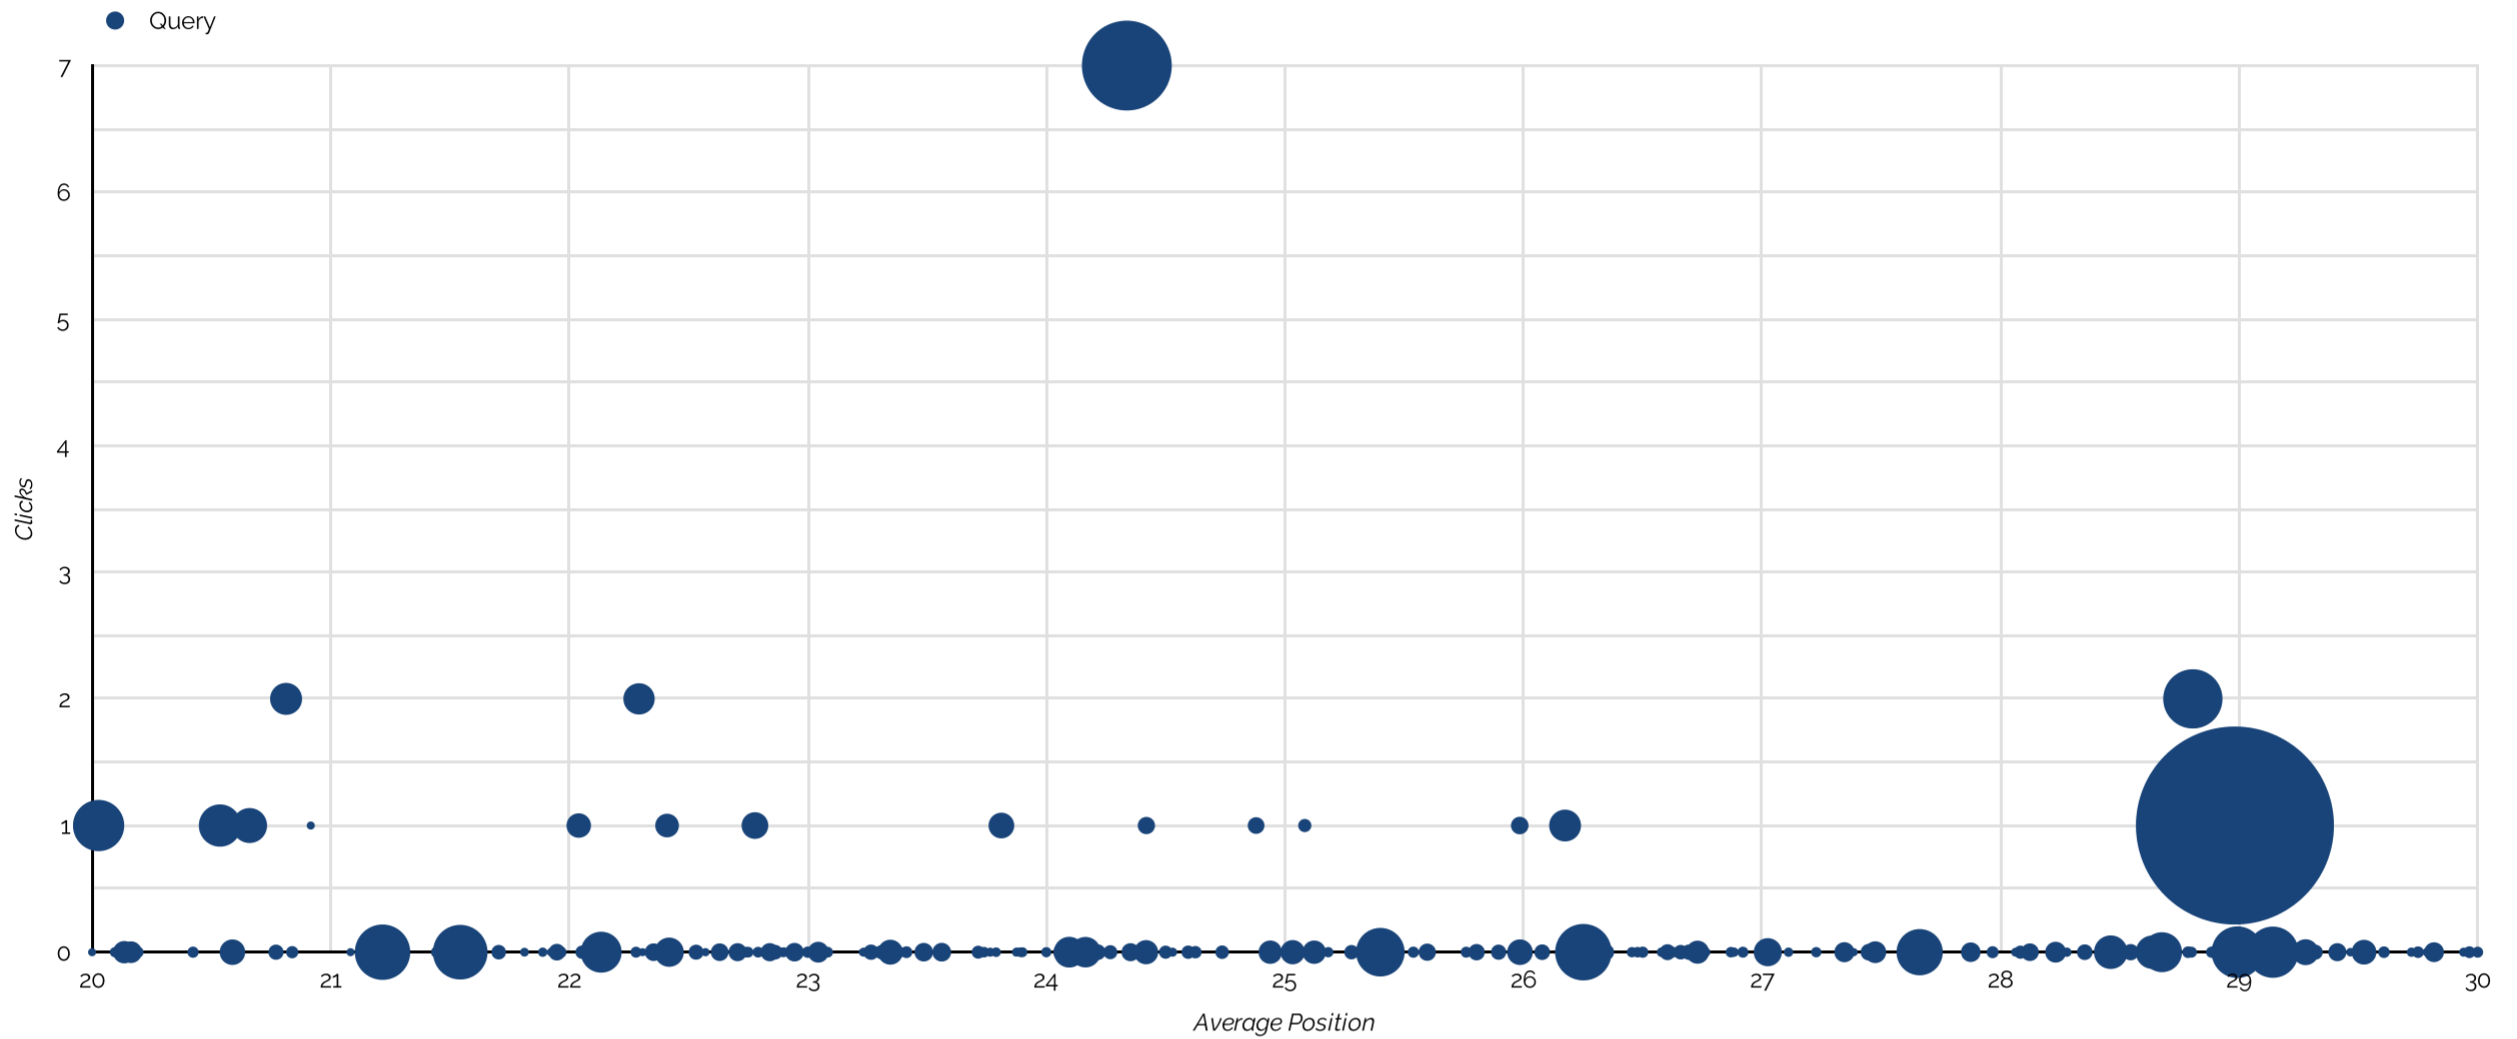

AVG POSITION 20-30

CLICK QUERY ABOVE TO SEE URLS IMPRESSED BELOW

| | Landing Page | Impressions | Url Clicks |
|-----|---|-------------|------------|
| 1. | https://shop.googlemerchandisestore.com/Chrome+Dino | 79,475 | 294 |
| 2. | https://shop.googlemerchandisestore.com/Google+Redesign/Apparel | 68,147 | 1,340 |
| 3. | https://shop.googlemerchandisestore.com/Google+Redesign/Shop+by+Brand/YouTube | 57,338 | 2,182 |
| 4. | https://shop.googlemerchandisestore.com/Google+Redesign/Apparel/Mens | 45,999 | 520 |
| 5. | https://shop.googlemerchandisestore.com/Google+Redesign/Apparel/Mens/Mens+T+Shirts | 43,256 | 1,454 |
| 6. | https://shop.googlemerchandisestore.com/Google+Redesign/Clearance | 40,224 | 190 |
| 7. | https://shop.googlemerchandisestore.com/Google+Redesign/Lifestyle/Google+Chrome+Dino+Dark+Mode+Collectible | 30,327 | 391 |
| 8. | https://shop.googlemerchandisestore.com/store.html?vid=20180201712 | 27,796 | 1,095 |
| 9. | https://shop.googlemerchandisestore.com/Google+Redesign/Accessories/Google+Chrome+Dinosaur+Collectible | 27,574 | 473 |
| 10. | https://shop.googlemerchandisestore.com/Google+Bike | 20,664 | 174 |
| 11. | https://shop.googlemerchandisestore.com/Google+Redesign/Lifestyle/White+Google+Shoreline+Bottle | 18,224 | 78 |
| 12. | https://shop.googlemerchandisestore.com/store-policies/frequently-asked-questions/ | 14,632 | 469 |
| 13. | https://shop.googlemerchandisestore.com/Google+Redesign/Apparel/Hats | 13,070 | 230 |
| 14. | https://shop.googlemerchandisestore.com/Google+Redesign/Shop+by+Brand | 12,160 | 39 |
| 15. | https://shop.googlemerchandisestore.com/Google+Redesign/Stationery/Notebooks | 11,746 | 44 |
| 16. | https://shop.googlemerchandisestore.com/signin.html | 11,031 | 46 |
| 17. | https://shop.googlemerchandisestore.com/Google+Redesign/Shop+by+Brand/Google+Cloud | 9,890 | 48 |
| 18. | https://shop.googlemerchandisestore.com/Google+Redesign/New | 9,334 | 24 |
| 19. | https://shop.googlemerchandisestore.com/Google+Redesign/Lifestyle/Google+Land+and+Sea+Nalgene+Water+Bottle+LS | 8,980 | 11 |
| 20. | https://shop.googlemerchandisestore.com/Google+Maps | 8,507 | 15 |
| 21. | https://shop.googlemerchandisestore.com/Google+Redesign/Apparel/Kids | 8,413 | 40 |
| 22. | https://shop.googlemerchandisestore.com/Google+Redesign/Apparel/Womens | 8,135 | 18 |
| 23. | https://shop.googlemerchandisestore.com/Google+Redesign/Lifestyle/Bags | 8,042 | 456 |
| 24. | https://shop.googlemerchandisestore.com/Google+Redesign/Google+Adventure+Backpack+Black | 7,403 | 165 |
| 25. | https://shop.googlemerchandisestore.com/Google+Redesign/Stationery/Stickers | 7,134 | 324 |