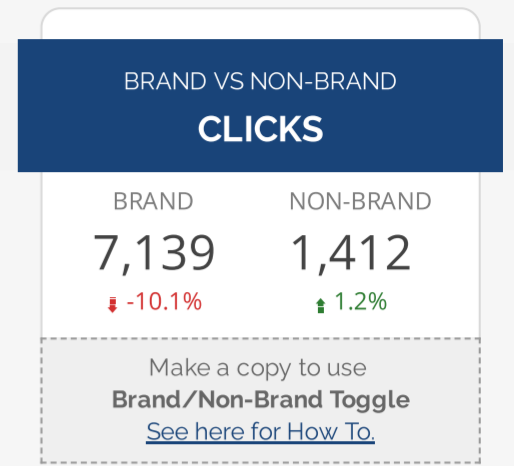

EXPLORE

EXTRACT

CONSOLIDATE

COMPARE

OPPORTUNITY

SITE

URL

PREV PERIOD

PREV YEAR

NO MAP

G MAP

EXPLORE YOUR DATA