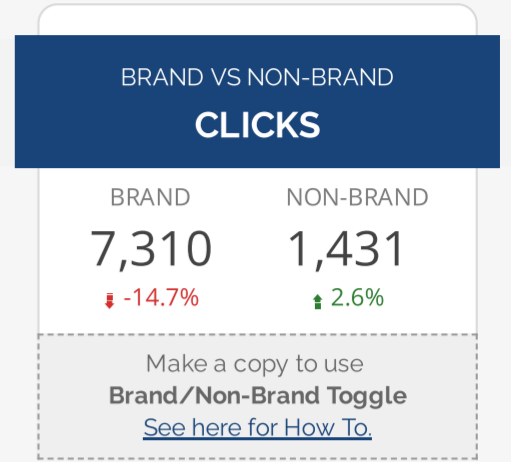

EXPLORE

EXTRACT

CONSOLIDATE

COMPARE

OPPORTUNITY

SITE

URL

PREV PERIOD

PREV YEAR

NO MAP

G MAP

EXPLORE YOUR DATA

SEARCH OR SELECT

(or click a Query or URL below to refine)

Query Enter a value +/or URL Enter a value

CUMULATIVE YOY