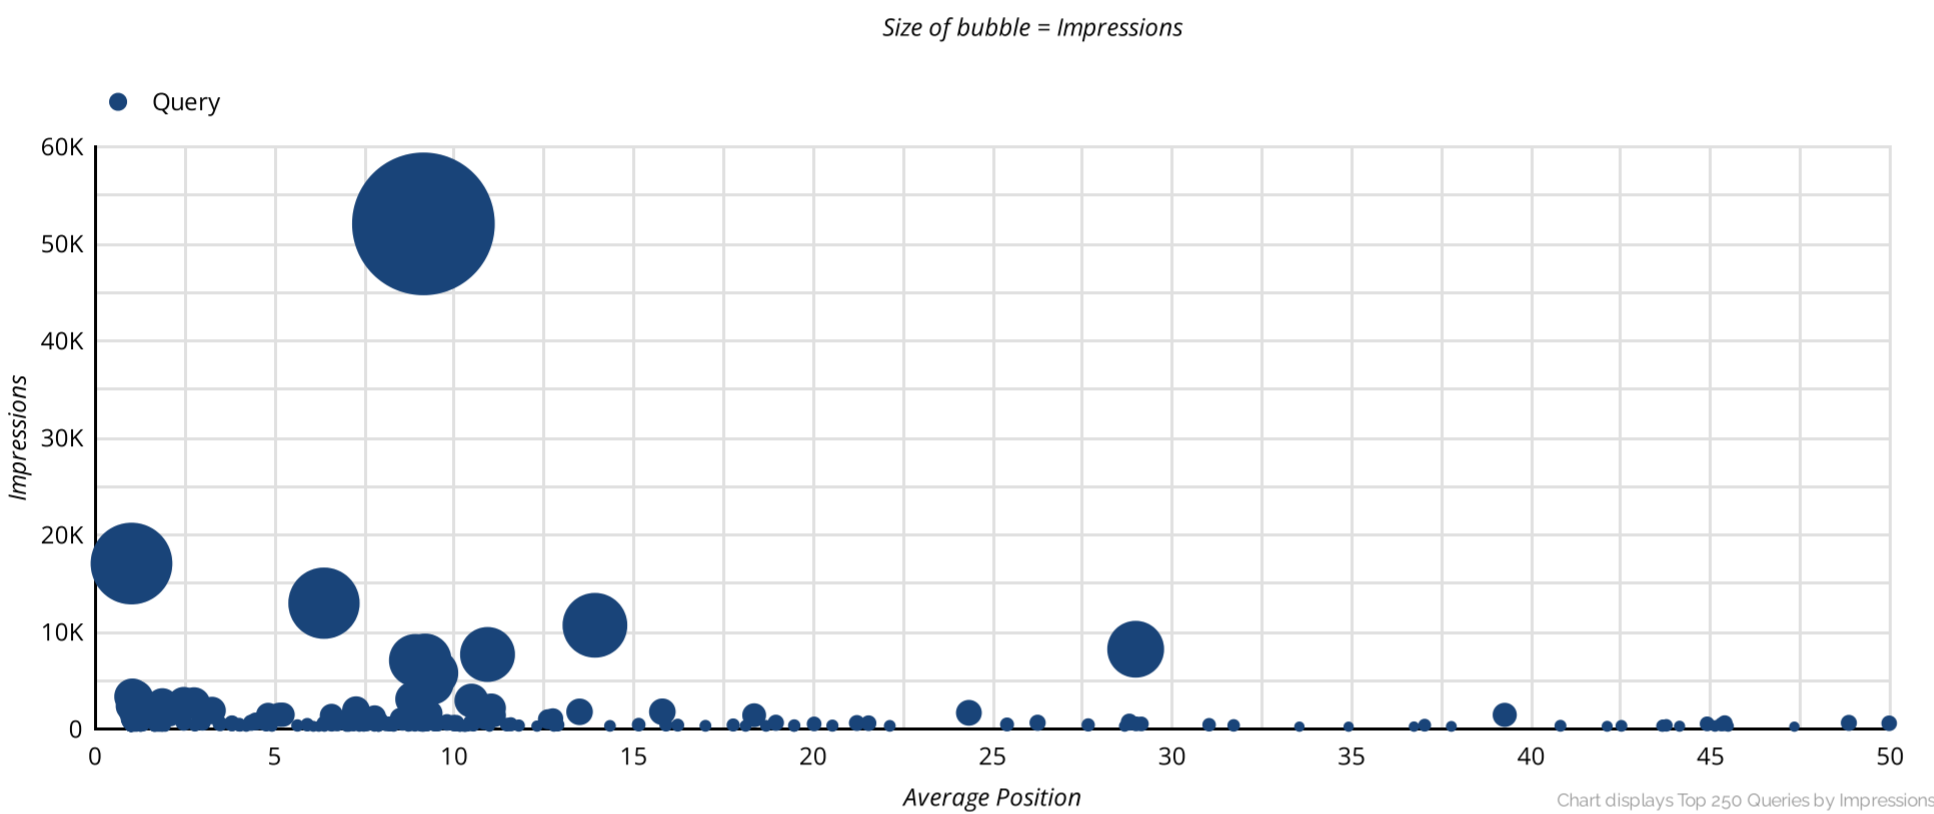

SEARCH OR SELECT

Query Contains Enter a value or click a Query below to refine URLs and performance

BY DEVICE: ☒ DESKTOP ☐ MOBILE ☐ TABLET