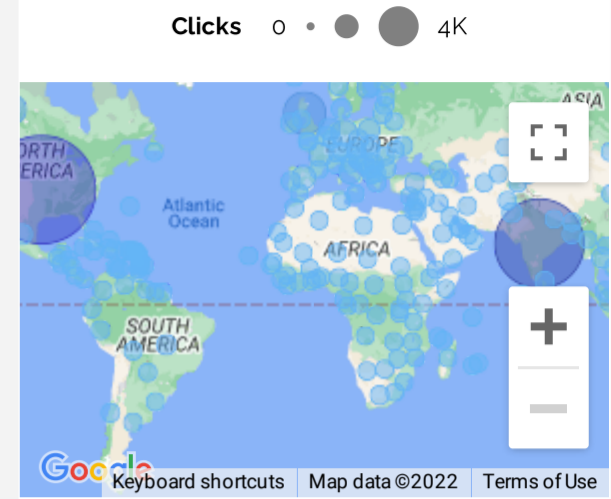

EXPLORE

EXTRACT

CONSOLIDATE

COMPARE

OPPORTUNITY

SITE

URL

PREV PERIOD

PREV YEAR

NO MAP

G MAP

EXPLORE YOUR DATA

SEARCH OR SELECT

Query Contains Enter a value or click a Query below to refine URLs and performance

% BY COUNTRY

| COUNTRY | IMPRESSIONS | CLICKS |
|-----------------|-------------|--------|
| United States | 35.4% | 27.5% |
| India | 16.9% | 21.7% |
| United Kingd... | 4.8% | 7.4% |
| Canada | 3.0% | 3.6% |
| South Korea | 1.5% | 2.7% |
| Germany | 1.4% | 2.6% |
| Australia | 1.3% | 2.0% |
| France | 1.1% | 1.8% |
| Japan | 0.9% | 1.8% |
| Spain | 1.0% | 1.7% |