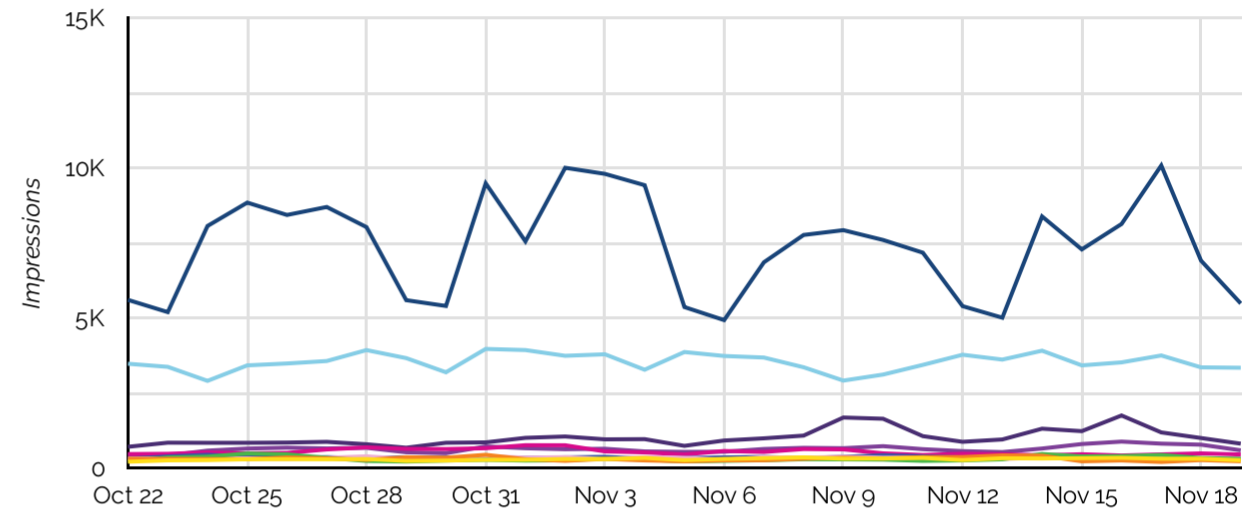

EXPLORE   EXTRACT   CONSOLIDATE   **COMPARE**   OPPORTUNITY

PREV PERIOD   PREV YEAR

QUERIES   URLS   GROUP TRENDS

COMPARE YOUR DATA

CLICKS
14,211
↓ -8.8% from previous 29 days
↓ -16.2% from previous year

IMPRESSIONS
605,123
↓ -4.0% from previous 29 days
↓ -65.0% from previous year

SITE CTR
2.35%
↓ -5.0% from previous 29 days
↑ 139.3% from previous year

CLICKS
14,211
↓ -8.8% from previous 29 days
↓ -16.2% from previous year

IMPRESSIONS
605,123
↓ -4.0% from previous 29 days
↓ -65.0% from previous year

SITE CTR
2.35%
↓ -5.0% from previous 29 days
↑ 139.3% from previous year

Absolute change shown in the table below

Select Query OR Search Contains

Select Query OR Search Contains

Refine Queries Contains

Refine Queries Contains

QUERY	IMPRESSIONS	Δ	CLICKS	Δ	Site CTR
youtube merch	3,221	244 ↑	573	-20 ↓	17.79%
youtube store	1,841	145 ↑	344	-13 ↓	18.69%
google merchandise store	17,071	-117 ↓	303	15 ↑	1.77%
chrome dino	52,065	10,053 ↑	257	100 ↑	0.49%
google t shirt	1,777	226 ↑	245	13 ↑	13.79%
youtube shop	1,536	228 ↑	244	27 ↑	15.89%
google stickers	1,133	-24 ↓	196	-4 ↓	17.3%
google tshirt	766	-522 ↓	179	-122 ↓	23.37%
google hoodie	1,063	184 ↑	173	27 ↑	16.27%
youtube merchandise	1,434	121 ↑	154	-12 ↓	10.74%

VS

QUERY	IMPRESSIONS	Δ	CLICKS	Δ	Site CTR
youtube merch	3,221	244 ↑	573	-20 ↓	17.79%
youtube store	1,841	145 ↑	344	-13 ↓	18.69%
google merchandise store	17,071	-117 ↓	303	15 ↑	1.77%
chrome dino	52,065	10,053 ↑	257	100 ↑	0.49%
google t shirt	1,777	226 ↑	245	13 ↑	13.79%
youtube shop	1,536	228 ↑	244	27 ↑	15.89%
google stickers	1,133	-24 ↓	196	-4 ↓	17.3%
google tshirt	766	-522 ↓	179	-122 ↓	23.37%
google hoodie	1,063	184 ↑	173	27 ↑	16.27%
youtube merchandise	1,434	121 ↑	154	-12 ↓	10.74%

1 - 10 / 15150 < >

1 - 10 / 15150 < >

FURTHER REFINE URLS BELOW BY CLICKING A QUERY IN TABLE ABOVE

URL	IMPRESSIONS	URL CLICKS	URL CTR
1. https://shop.googlemerchandisestore.com/Google+Redesign/Shop+by+Brand/YouTube	57,338	2,182	3.81%
2. https://shop.googlemerchandisestore.com/Google+Redesign/Apparel/Mens/Mens+T+Shirts	43,256	1,454	3.36%
3. https://shop.googlemerchandisestore.com/Google+Redesign/Apparel	68,147	1,340	1.97%
4. https://shop.googlemerchandisestore.com/store.html?vid=20180201712	27,796	1,095	3.94%
5. https://shop.googlemerchandisestore.com/Google+Redesign/Apparel/Mens	45,999	520	1.13%
6. https://shop.googlemerchandisestore.com/Google+Redesign/Accessories/Google+Chrome+Dinosaur+Collectible	27,574	473	1.72%
7. https://shop.googlemerchandisestore.com/store-policies/frequently-asked-questions/	14,632	469	3.21%
8. https://shop.googlemerchandisestore.com/Google+Redesign/Lifestyle/Bags	8,042	456	5.67%
9. https://shop.googlemerchandisestore.com/Google+Redesign/Lifestyle/Google+Chrome+Dino+Dark+Mode+Collectible	30,327	391	1.29%
10. https://shop.googlemerchandisestore.com/Google+Redesign/Stationery/Stickers	7,134	324	4.54%

VS