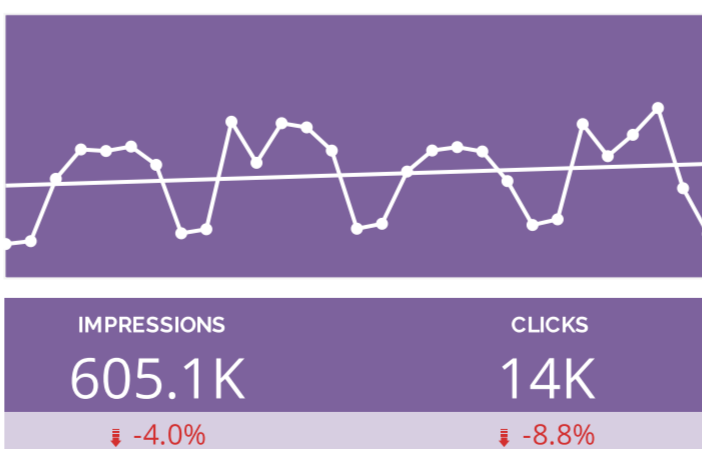

GROUP MATCH:

GROUP 11: