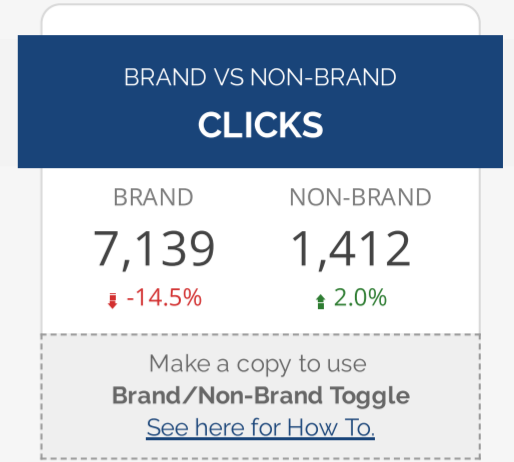

EXPLORE

EXTRACT

CONSOLIDATE

COMPARE

OPPORTUNITY

SITE

URL

PREV PERIOD

PREV YEAR

NO MAP

G MAP

EXPLORE YOUR DATA