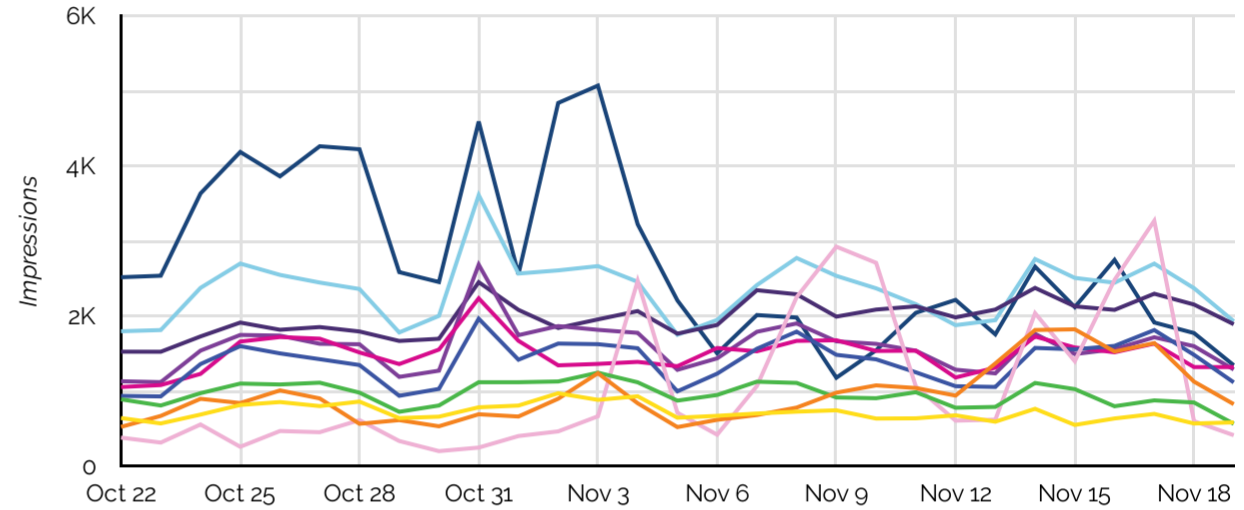

EXPLORE   EXTRACT   CONSOLIDATE   **COMPARE**   OPPORTUNITY

PREV PERIOD   PREV YEAR

QUERIES   **URLS**   GROUP TRENDS

COMPARE YOUR DATA

URL CLICKS	IMPRESSIONS	URL CTR	URL CLICKS	IMPRESSIONS	URL CTR
14,522	937,560	1.55%	14,522	937,560	1.55%
↓ -8.9% from previous 29 days	↓ -2.4% from previous 29 days	↓ -6.6% from previous 29 days	↓ -8.9% from previous 29 days	↓ -2.4% from previous 29 days	↓ -6.6% from previous 29 days
↓ -16.4% from previous year	↓ -61.8% from previous year	↑ 118.7% from previous year	↓ -16.4% from previous year	↓ -61.8% from previous year	↑ 118.7% from previous year

Absolute change shown in the table below

Select URL(s) OR Search Contains

VS

Select URL(s) OR Search Contains

Refine Queries Contains

Refine Queries Contains

QUERY	IMPRESSIONS	Δ	URL CLICKS	Δ	URL CTR
youtube merch	3,226	-403 ↓	573	-20 ↓	17.76%
youtube store	1,864	-274 ↓	344	-13 ↓	18.45%
google merchandise store	95,160	-1,372 ↓	326	14 ↑	0.34%
chrome dino	58,933	12,988 ↑	267	105 ↑	0.45%
google t shirt	3,223	-144 ↓	248	8 ↑	7.69%
youtube shop	1,547	-98 ↓	244	27 ↑	15.77%
google stickers	4,786	66 ↑	214	-11 ↓	4.47%
google tshirt	1,452	-842 ↓	181	-123 ↓	12.47%
google hoodie	2,560	-996 ↓	175	27 ↑	6.84%
google backpack	5,522	1,440 ↑	155	-11 ↓	2.81%

VS

QUERY	IMPRESSIONS	Δ	URL CLICKS	Δ	URL CTR
youtube merch	3,226	-403 ↓	573	-20 ↓	17.76%
youtube store	1,864	-274 ↓	344	-13 ↓	18.45%
google merchandise store	95,160	-1,372 ↓	326	14 ↑	0.34%
chrome dino	58,933	12,988 ↑	267	105 ↑	0.45%
google t shirt	3,223	-144 ↓	248	8 ↑	7.69%
youtube shop	1,547	-98 ↓	244	27 ↑	15.77%
google stickers	4,786	66 ↑	214	-11 ↓	4.47%
google tshirt	1,452	-842 ↓	181	-123 ↓	12.47%
google hoodie	2,560	-996 ↓	175	27 ↑	6.84%
google backpack	5,522	1,440 ↑	155	-11 ↓	2.81%

1 - 10 / 15150 < >

1 - 10 / 15150 < >

FURTHER REFINE BY CLICKING QUERY OR URL FROM TABLES ABOVE AND BELOW

URL	IMPRESSIONS	URL CLICKS	URL CTR
1. https://shop.googlemerchandisestore.com/Google+Redesign/Shop+by+Brand/YouTube	57,338	2,182	3.81%
2. https://shop.googlemerchandisestore.com/Google+Redesign/Apparel/Mens/Mens+T+Shirts	43,256	1,454	3.36%
3. https://shop.googlemerchandisestore.com/Google+Redesign/Apparel	68,147	1,340	1.97%
4. https://shop.googlemerchandisestore.com/store.html?vid=20180201712	27,796	1,095	3.94%
5. https://shop.googlemerchandisestore.com/Google+Redesign/Apparel/Mens	45,999	520	1.13%
6. https://shop.googlemerchandisestore.com/Google+Redesign/Accessories/Google+Chrome+Dinosaur+Collectible	27,574	473	1.72%
7. https://shop.googlemerchandisestore.com/store-policies/frequently-asked-questions/	14,632	469	3.21%
8. https://shop.googlemerchandisestore.com/Google+Redesign/Lifestyle/Bags	8,042	456	5.67%
9. https://shop.googlemerchandisestore.com/Google+Redesign/Lifestyle/Google+Chrome+Dino+Dark+Mode+Collectible	30,327	391	1.29%
10. https://shop.googlemerchandisestore.com/Google+Redesign/Stationery/Stickers	7,134	324	4.54%

VS