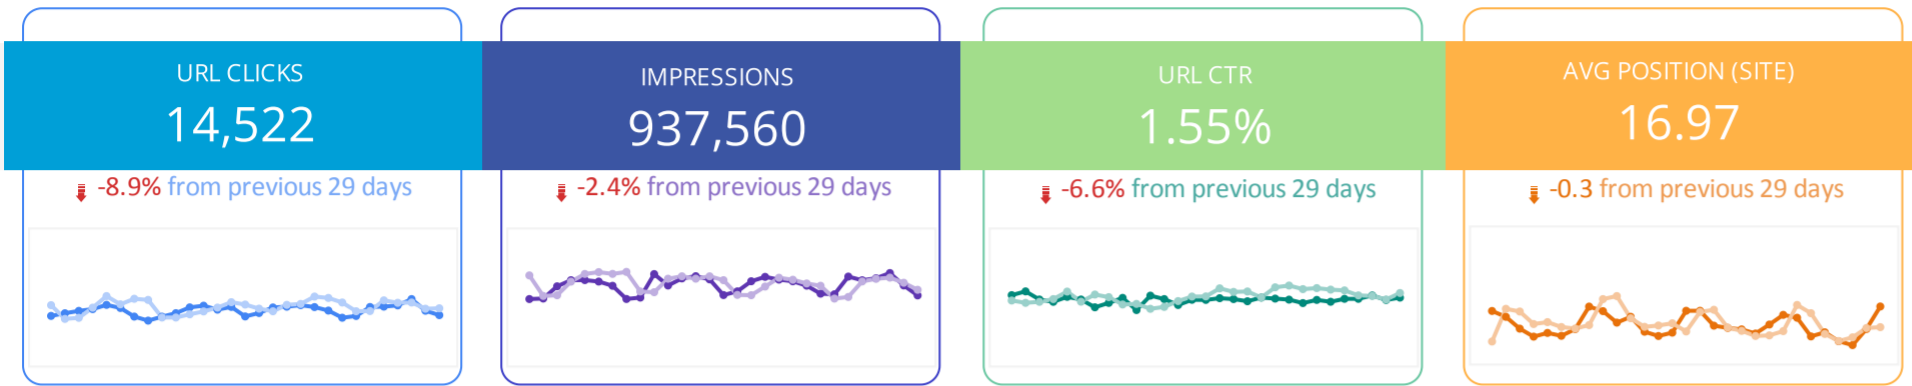

EXPLORE

EXTRACT

CONSOLIDATE

COMPARE

OPPORTUNITY

SITE

URL

PREV PERIOD

PREV YEAR

NO MAP

G MAP

EXPLORE YOUR DATA