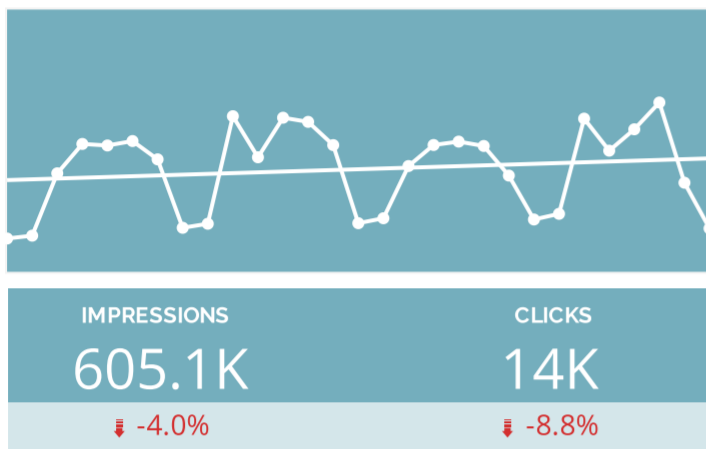

GROUP TRENDS

Each group below is controlled by its own advanced filter. The default search type is 'Regex' but other options are available from the dropdown selector.

Note: Whilst the below is functional, these are intended for use after you have made a copy. See [How To Use](#) for guidance. For a permanent setup, the same Regex strings used below can be copied to a filter and applied at a component level.

JUMP TO
REGEX TOOL

GROUP 1: You can add custom group name here