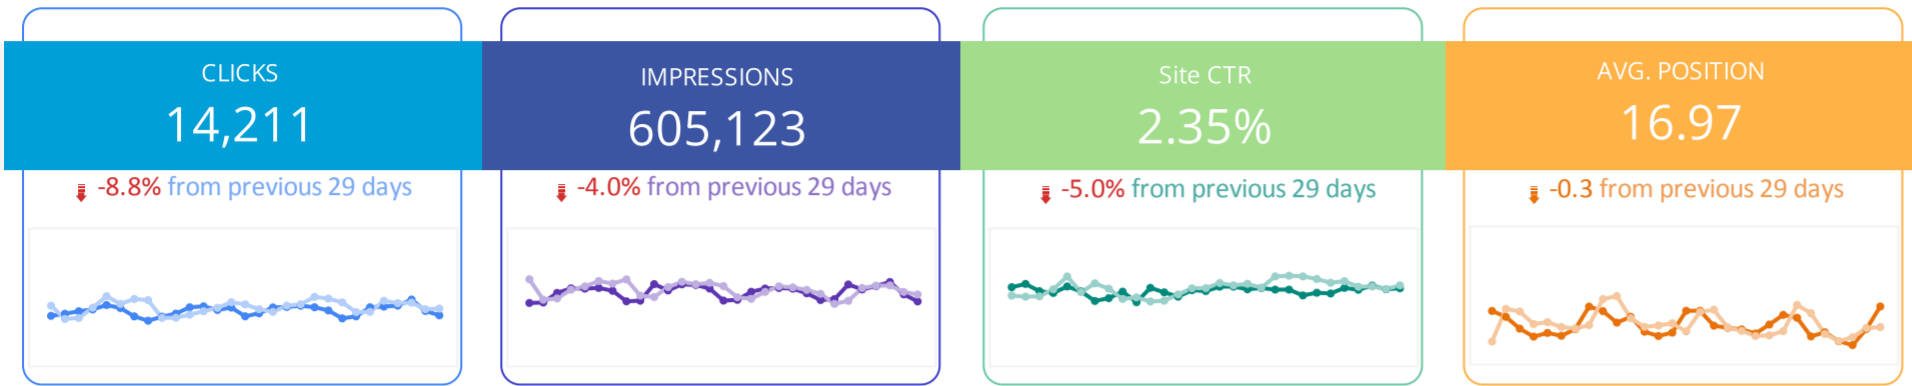

EXPLORE

EXTRACT

CONSOLIDATE

COMPARE

OPPORTUNITY

SITE

URL

PREV PERIOD

PREV YEAR

NO MAP

G MAP

EXPLORE YOUR DATA