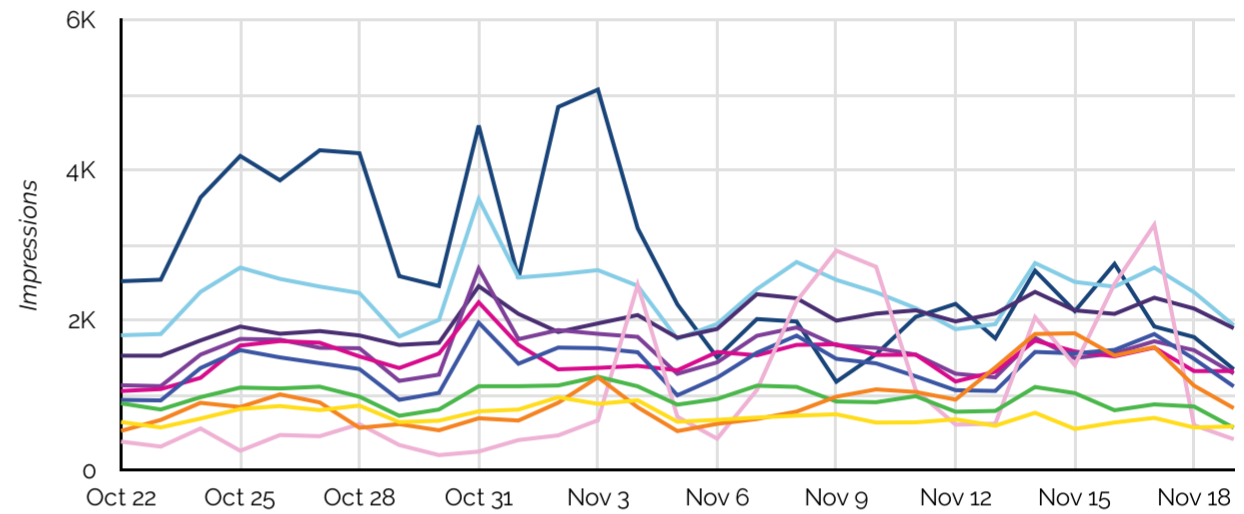

EXPLORE   EXTRACT   CONSOLIDATE   **COMPARE**   OPPORTUNITY

PREV PERIOD   **PREV YEAR**

QUERIES   **URLS**   GROUP TRENDS

COMPARE YOUR DATA

URL CLICKS	IMPRESSIONS	URL CTR	URL CLICKS	IMPRESSIONS	URL CTR
14,522	937,560	1.55%	14,522	937,560	1.55%
↓ -8.9% from previous 29 days	↓ -2.4% from previous 29 days	↓ -6.6% from previous 29 days	↓ -8.9% from previous 29 days	↓ -2.4% from previous 29 days	↓ -6.6% from previous 29 days
↓ -16.4% from previous year	↓ -61.8% from previous year	↑ 118.7% from previous year	↓ -16.4% from previous year	↓ -61.8% from previous year	↑ 118.7% from previous year

Absolute change shown in the table below

Select URL(s) OR Search Contains

VS

Select URL(s) OR Search Contains

Refine Queries Contains

Refine Queries Contains

QUERY	IMPRESSIONS	Δ	URL CLICKS	Δ	URL CTR
youtube merch	3,226	58 ↑	573	168 ↑	17.76%
youtube store	1,864	482 ↑	344	147 ↑	18.45%
google merchandise store	95,160	16,306 ↑	326	-194 ↓	0.34%
chrome dino	58,933	53,617 ↑	267	252 ↑	0.45%
google t shirt	3,223	-2,551 ↓	248	-53 ↓	7.69%
youtube shop	1,547	433 ↑	244	60 ↑	15.77%
google stickers	4,786	1,539 ↑	214	11 ↑	4.47%
google tshirt	1,452	-673 ↓	181	62 ↑	12.47%
google hoodie	2,560	-4,066 ↓	175	-50 ↓	6.84%
google backpack	5,522	-7,143 ↓	155	-60 ↓	2.81%

VS

QUERY	IMPRESSIONS	Δ	URL CLICKS	Δ	URL CTR
youtube merch	3,226	58 ↑	573	168 ↑	17.76%
youtube store	1,864	482 ↑	344	147 ↑	18.45%
google merchandise store	95,160	16,306 ↑	326	-194 ↓	0.34%
chrome dino	58,933	53,617 ↑	267	252 ↑	0.45%
google t shirt	3,223	-2,551 ↓	248	-53 ↓	7.69%
youtube shop	1,547	433 ↑	244	60 ↑	15.77%
google stickers	4,786	1,539 ↑	214	11 ↑	4.47%
google tshirt	1,452	-673 ↓	181	62 ↑	12.47%
google hoodie	2,560	-4,066 ↓	175	-50 ↓	6.84%
google backpack	5,522	-7,143 ↓	155	-60 ↓	2.81%

1 - 10 / 15150 < >

1 - 10 / 15150 < >

FURTHER REFINE BY CLICKING QUERY OR URL FROM TABLES ABOVE AND BELOW

URL	IMPRESSIONS	URL CLICKS	URL CTR
1. https://shop.googlemerchandisestore.com/Google+Redesign/Shop+by+Brand/YouTube	57,338	2,182	3.81%
2. https://shop.googlemerchandisestore.com/Google+Redesign/Apparel/Mens/Mens+T+Shirts	43,256	1,454	3.36%
3. https://shop.googlemerchandisestore.com/Google+Redesign/Apparel	68,147	1,340	1.97%
4. https://shop.googlemerchandisestore.com/store.html?vid=20180201712	27,796	1,095	3.94%
5. https://shop.googlemerchandisestore.com/Google+Redesign/Apparel/Mens	45,999	520	1.13%
6. https://shop.googlemerchandisestore.com/Google+Redesign/Accessories/Google+Chrome+Dinosaur+Collectible	27,574	473	1.72%
7. https://shop.googlemerchandisestore.com/store-policies/frequently-asked-questions/	14,632	469	3.21%
8. https://shop.googlemerchandisestore.com/Google+Redesign/Lifestyle/Bags	8,042	456	5.67%
9. https://shop.googlemerchandisestore.com/Google+Redesign/Lifestyle/Google+Chrome+Dino+Dark+Mode+Collectible	30,327	391	1.29%
10. https://shop.googlemerchandisestore.com/Google+Redesign/Stationery/Stickers	7,134	324	4.54%

VS