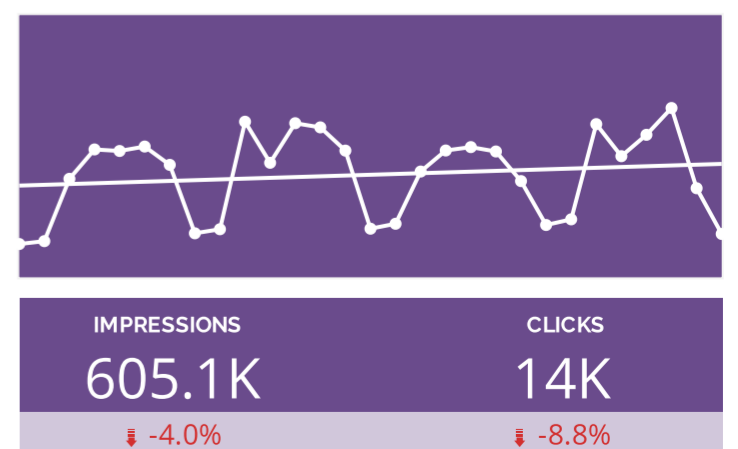

GROUP MATCH:

EXPLORE EXTRACT CONSOLIDATE **COMPARE** OPPORTUNITY

PREV PERIOD **PREV YEAR**

QUERIES URLS GROUP TRENDS

COMPARE YOUR DATA

CLICKS
14,211
↓ -8.8% from previous 29 days
↓ -16.2% from previous year