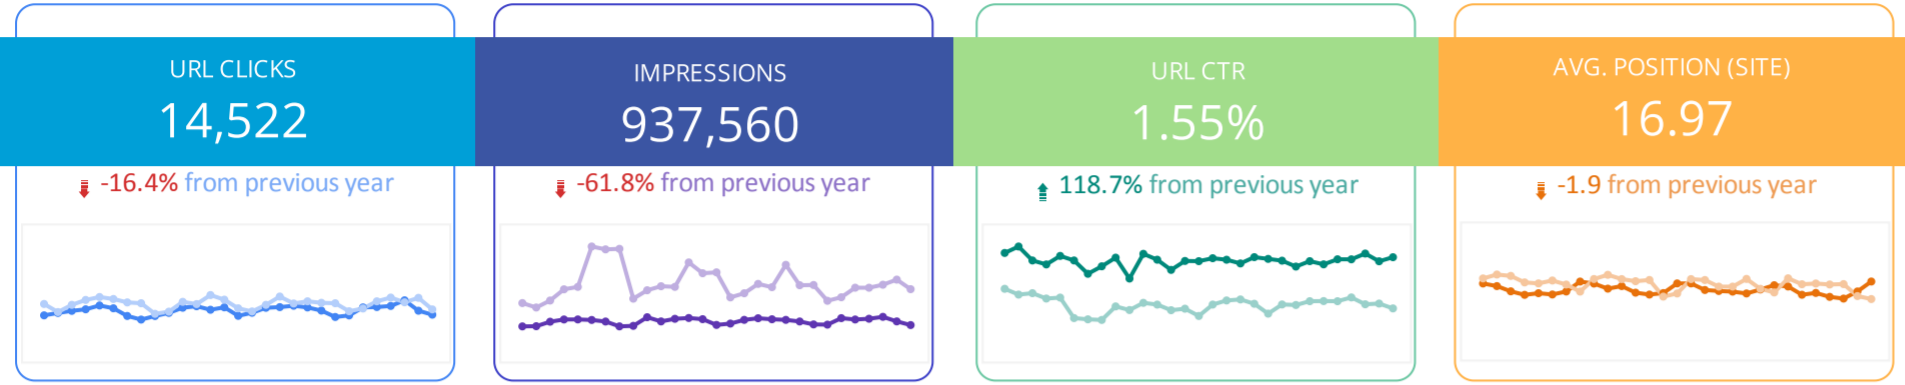

EXPLORE

EXTRACT

CONSOLIDATE

COMPARE

OPPORTUNITY

SITE

URL

PREV PERIOD

PREV YEAR

NO MAP

G MAP

EXPLORE YOUR DATA