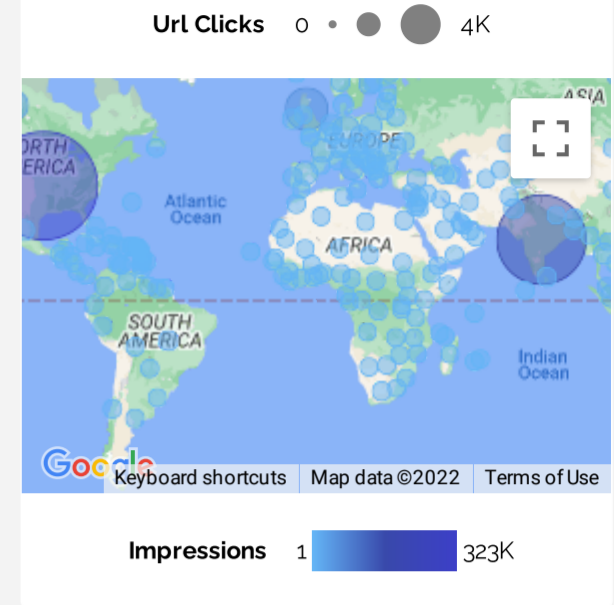

PREV YEAR

NO MAP

G MAP

EXPLORE YOUR DATA

SEARCH OR SELECT

Query Contains Enter a value or click a Query below to refine URLs and performance

% BY COUNTRY

| COUNTRY | IMPRESSIONS | CLICKS |
|-----------------|-------------|--------|
| United States | 35.4% | 27.5% |
| India | 16.9% | 21.7% |
| United Kingd... | 4.8% | 7.4% |
| Canada | 3.0% | 3.6% |
| South Korea | 1.5% | 2.7% |
| Germany | 1.4% | 2.6% |
| Australia | 1.3% | 2.0% |
| France | 1.1% | 1.8% |
| Japan | 0.9% | 1.8% |
| Spain | 1.0% | 1.7% |

EXPLORE

EXTRACT

CONSOLIDATE

COMPARE

OPPORTUNITY

SITE

URL

PREV PERIOD

PREV YEAR

NO MAP

G MAP

EXPLORE YOUR DATA

SEARCH OR SELECT

(or click a Query or URL below to refine)

Query Enter a value +/or URL Enter a value ...

Size of bubble = Impressions

% BY COUNTRY

| COUNTRY | IMPRESSIONS | URL CLICKS |
|-----------------|-------------|------------|
| United States | 34.4% | 27.6% |
| India | 17.7% | 21.7% |
| United Kingd... | 5.4% | 7.4% |
| Canada | 3.4% | 3.6% |
| South Korea | 1.6% | 2.7% |
| Germany | 1.4% | 2.6% |
| Australia | 1.2% | 2.0% |
| France | 1.2% | 1.8% |
| Japan | 0.9% | 1.7% |
| Spain | 1.1% | 1.7% |