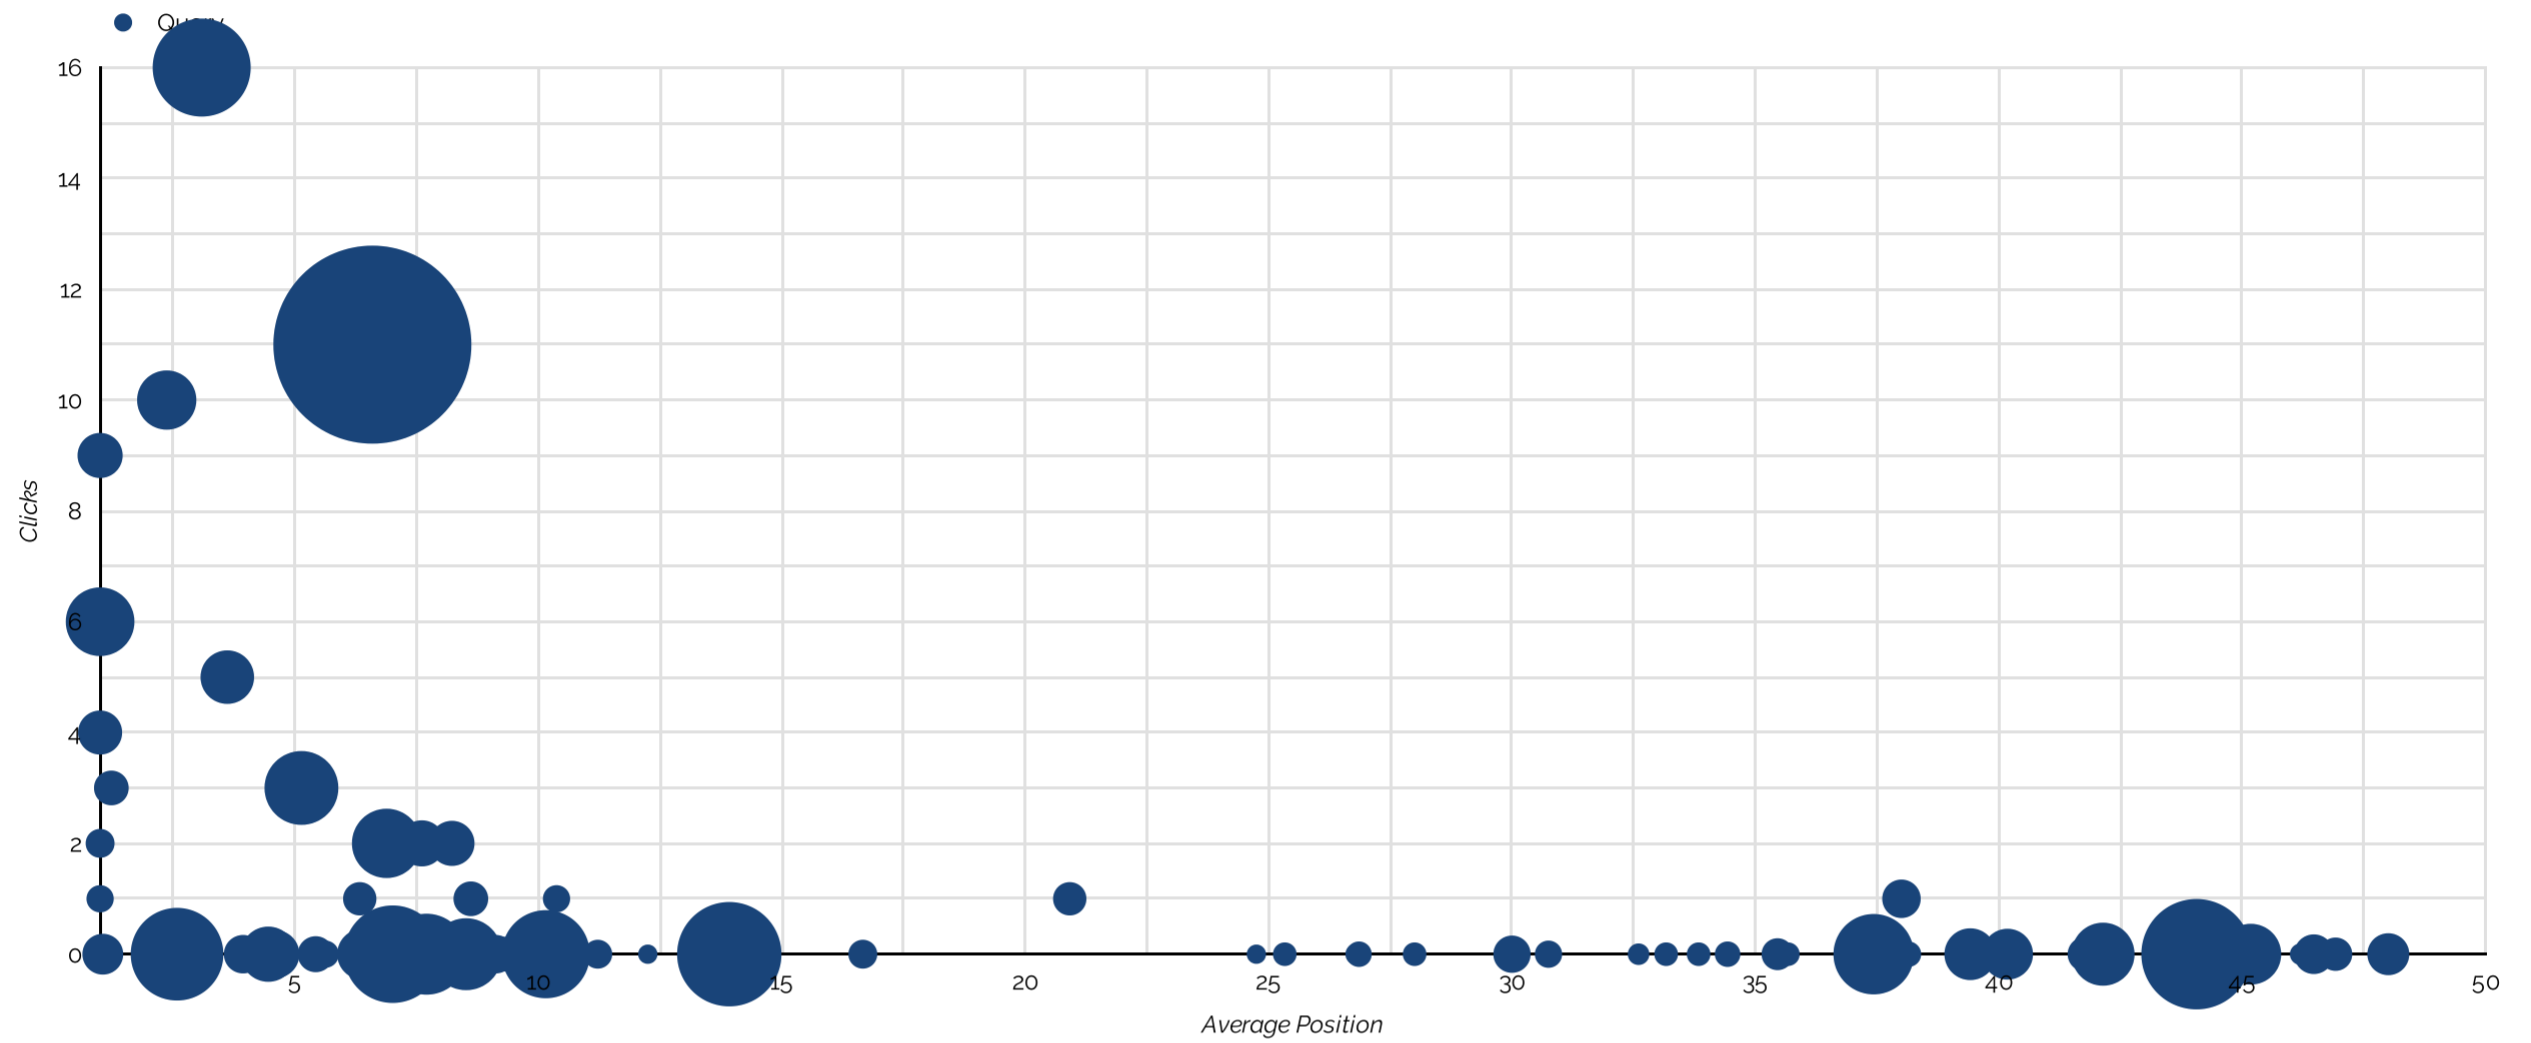

EXPLORE   EXTRACT   CONSOLIDATE   COMPARE   **OPPORTUNITY**

OVERVIEW   RANK 1-10   RANK 10-20   RANK 20-30   **QUESTIONS**

OPPORTUNITIES

REFINE QUERIES

Select Queries   or   Search   Contains   Enter a value

↔ Bigger the bubble = more Impressions
↑ Higher the bubble = more Clicks
← to right = Avg Position descending

QUESTIONS - AVG POSITION 1 - 50

CLICK QUERY ABOVE TO SEE URLS IMPRESSED BELOW

	Landing Page	Impressions	Url Clicks
1.	https://shop.googlemerchandisestore.com/Chrome+Dino	79,475	294
2.	https://shop.googlemerchandisestore.com/Google+Redesign/Apparel	68,147	1,340
3.	https://shop.googlemerchandisestore.com/Google+Redesign/Shop+by+Brand/YouTube	57,338	2,182
4.	https://shop.googlemerchandisestore.com/Google+Redesign/Apparel/Mens	45,999	520
5.	https://shop.googlemerchandisestore.com/Google+Redesign/Apparel/Mens/Mens+T+Shirts	43,256	1,454
6.	https://shop.googlemerchandisestore.com/Google+Redesign/Clearance	40,224	190
7.	https://shop.googlemerchandisestore.com/Google+Redesign/Lifestyle/Google+Chrome+Dino+Dark+Mode+Collectible	30,327	391
8.	https://shop.googlemerchandisestore.com/store.html?vid=20180201712	27,796	1,095
9.	https://shop.googlemerchandisestore.com/Google+Redesign/Accessories/Google+Chrome+Dinosaur+Collectible	27,574	473
10.	https://shop.googlemerchandisestore.com/Google+Bike	20,664	174
11.	https://shop.googlemerchandisestore.com/Google+Redesign/Lifestyle/White+Google+Shoreline+Bottle	18,224	78
12.	https://shop.googlemerchandisestore.com/store-policies/frequently-asked-questions/	14,632	469
13.	https://shop.googlemerchandisestore.com/Google+Redesign/Apparel/Hats	13,070	230
14.	https://shop.googlemerchandisestore.com/Google+Redesign/Shop+by+Brand	12,160	39
15.	https://shop.googlemerchandisestore.com/Google+Redesign/Stationery/Notebooks	11,746	44
16.	https://shop.googlemerchandisestore.com/signin.html	11,031	46
17.	https://shop.googlemerchandisestore.com/Google+Redesign/Shop+by+Brand/Google+Cloud	9,890	48
18.	https://shop.googlemerchandisestore.com/Google+Redesign/New	9,334	24
19.	https://shop.googlemerchandisestore.com/Google+Redesign/Lifestyle/Google+Land+and+Sea+Nalgene+Water+Bottle+LS	8,980	11
20.	https://shop.googlemerchandisestore.com/Google+Maps	8,507	15
21.	https://shop.googlemerchandisestore.com/Google+Redesign/Apparel/Kids	8,413	40
22.	https://shop.googlemerchandisestore.com/Google+Redesign/Apparel/Womens	8,135	18
23.	https://shop.googlemerchandisestore.com/Google+Redesign/Lifestyle/Bags	8,042	456
24.	https://shop.googlemerchandisestore.com/Google+Redesign/Google+Adventure+Backpack+Black	7,403	165
25.	https://shop.googlemerchandisestore.com/Google+Redesign/Stationery/Stickers	7,134	324