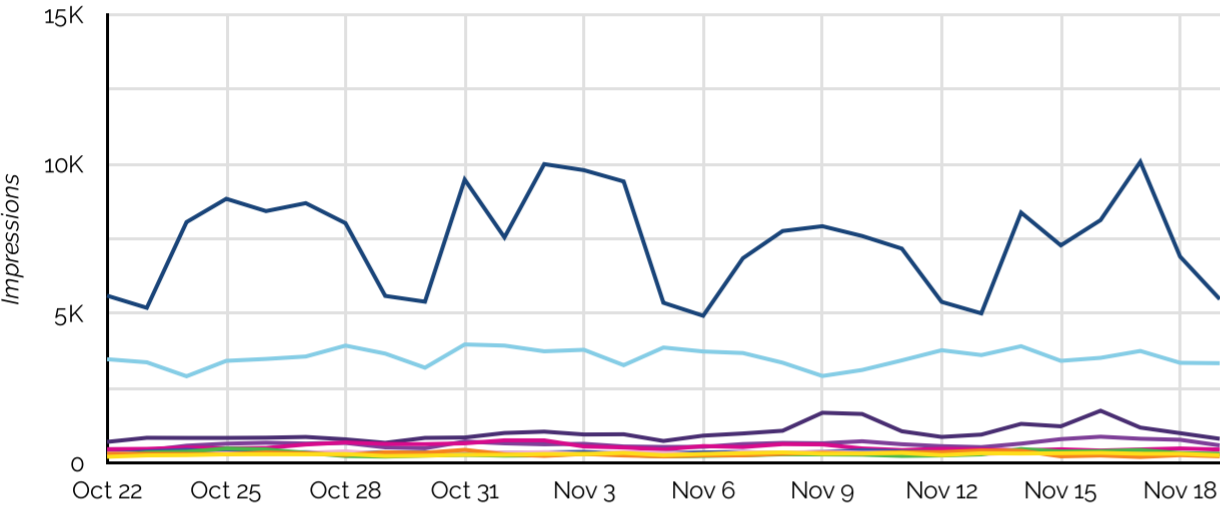

EXPLORE   EXTRACT   CONSOLIDATE   **COMPARE**   OPPORTUNITY

PREV PERIOD   **PREV YEAR**

QUERIES   URLS   GROUP TRENDS

COMPARE YOUR DATA

CLICKS
14,211
↓ -8.8% from previous 29 days
↓ -16.2% from previous year

IMPRESSIONS
605,123
↓ -4.0% from previous 29 days
↓ -65.0% from previous year

SITE CTR
2.35%
↓ -5.0% from previous 29 days
↑ 139.3% from previous year

CLICKS
14,211
↓ -8.8% from previous 29 days
↓ -16.2% from previous year

IMPRESSIONS
605,123
↓ -4.0% from previous 29 days
↓ -65.0% from previous year

SITE CTR
2.35%
↓ -5.0% from previous 29 days
↑ 139.3% from previous year

Absolute change shown in the table below

Select Query Contains

Select Query Contains

Refine Queries Contains

Refine Queries Contains

QUERY	IMPRESSIONS	Δ	CLICKS	Δ	Site CTR
youtube merch	3,221	53 ↑	573	168 ↑	17.79%
youtube store	1,841	459 ↑	344	147 ↑	18.69%
google merchandise store	17,071	3,358 ↑	303	-181 ↓	1.77%
chrome dino	52,065	47,540 ↑	257	242 ↑	0.49%
google t shirt	1,777	-64 ↓	245	-46 ↓	13.79%
youtube shop	1,536	422 ↑	244	60 ↑	15.89%
google stickers	1,133	-129 ↓	196	4 ↑	17.3%
google tshirt	766	149 ↑	179	61 ↑	23.37%
google hoodie	1,063	38 ↑	173	-45 ↓	16.27%
youtube merchandise	1,434	-891 ↓	154	-146 ↓	10.74%

VS

QUERY	IMPRESSIONS	Δ	CLICKS	Δ	Site CTR
youtube merch	3,221	53 ↑	573	168 ↑	17.79%
youtube store	1,841	459 ↑	344	147 ↑	18.69%
google merchandise store	17,071	3,358 ↑	303	-181 ↓	1.77%
chrome dino	52,065	47,540 ↑	257	242 ↑	0.49%
google t shirt	1,777	-64 ↓	245	-46 ↓	13.79%
youtube shop	1,536	422 ↑	244	60 ↑	15.89%
google stickers	1,133	-129 ↓	196	4 ↑	17.3%
google tshirt	766	149 ↑	179	61 ↑	23.37%
google hoodie	1,063	38 ↑	173	-45 ↓	16.27%
youtube merchandise	1,434	-891 ↓	154	-146 ↓	10.74%

1 - 10 / 15150 < >

1 - 10 / 15150 < >

FURTHER REFINE URLS BELOW BY CLICKING A QUERY IN TABLE ABOVE

URL	IMPRESSIONS	URL CLICKS	URL CTR
1. https://shop.googlemerchandisestore.com/Google+Redesign/Shop+by+Brand/YouTube	57,338	2,182	3.81%
2. https://shop.googlemerchandisestore.com/Google+Redesign/Apparel/Mens/Mens+T+Shirts	43,256	1,454	3.36%
3. https://shop.googlemerchandisestore.com/Google+Redesign/Apparel	68,147	1,340	1.97%
4. https://shop.googlemerchandisestore.com/store.html?vid=20180201712	27,796	1,095	3.94%
5. https://shop.googlemerchandisestore.com/Google+Redesign/Apparel/Mens	45,999	520	1.13%
6. https://shop.googlemerchandisestore.com/Google+Redesign/Accessories/Google+Chrome+Dinosaur+Collectible	27,574	473	1.72%
7. https://shop.googlemerchandisestore.com/store-policies/frequently-asked-questions/	14,632	469	3.21%
8. https://shop.googlemerchandisestore.com/Google+Redesign/Lifestyle/Bags	8,042	456	5.67%
9. https://shop.googlemerchandisestore.com/Google+Redesign/Lifestyle/Google+Chrome+Dino+Dark+Mode+Collectible	30,327	391	1.29%
10. https://shop.googlemerchandisestore.com/Google+Redesign/Stationery/Stickers	7,134	324	4.54%

VS