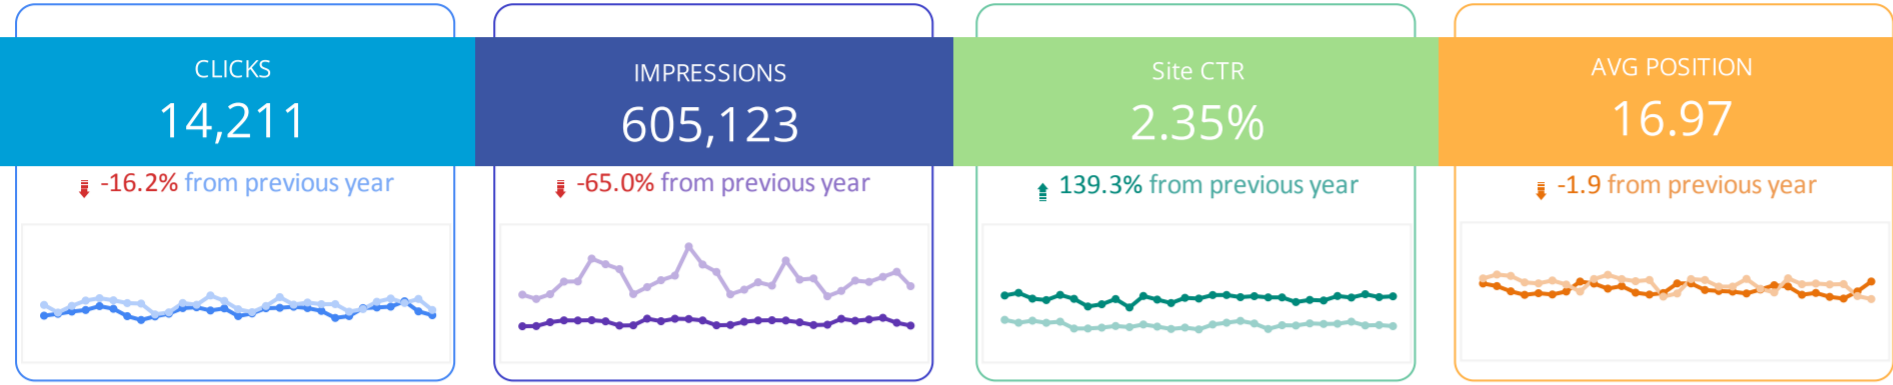

EXPLORE

EXTRACT

CONSOLIDATE

COMPARE

OPPORTUNITY

SITE

URL

PREV PERIOD

PREV YEAR

NO MAP

G MAP

EXPLORE YOUR DATA