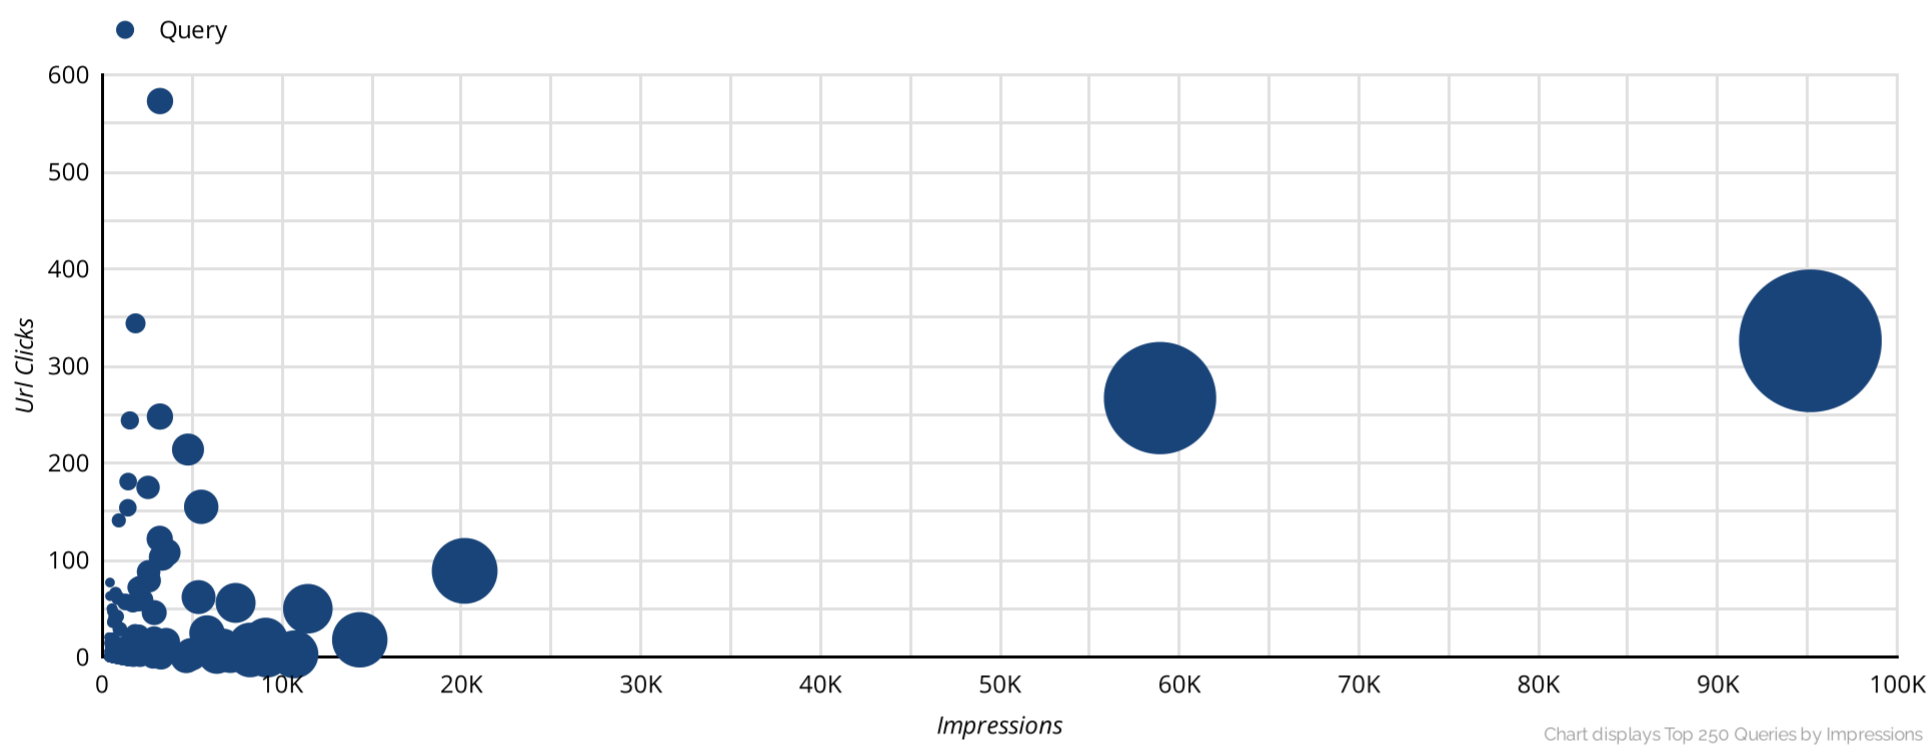

PREV YEAR

NO MAP

G MAP

EXPLORE YOUR DATA

SEARCH OR SELECT

(or click a Query or URL below to refine)

Query Enter a value +/or URL Enter a value ...

Size of bubble = Impressions

% BY COUNTRY

| COUNTRY | IMPRESSIONS | URL CLICKS |
|-----------------|-------------|------------|
| United States | 34.4% | 27.6% |
| India | 17.7% | 21.7% |
| United Kingd... | 5.4% | 7.4% |
| Canada | 3.4% | 3.6% |
| South Korea | 1.6% | 2.7% |
| Germany | 1.4% | 2.6% |
| Australia | 1.2% | 2.0% |
| France | 1.2% | 1.8% |
| Japan | 0.9% | 1.7% |
| Spain | 1.1% | 1.7% |