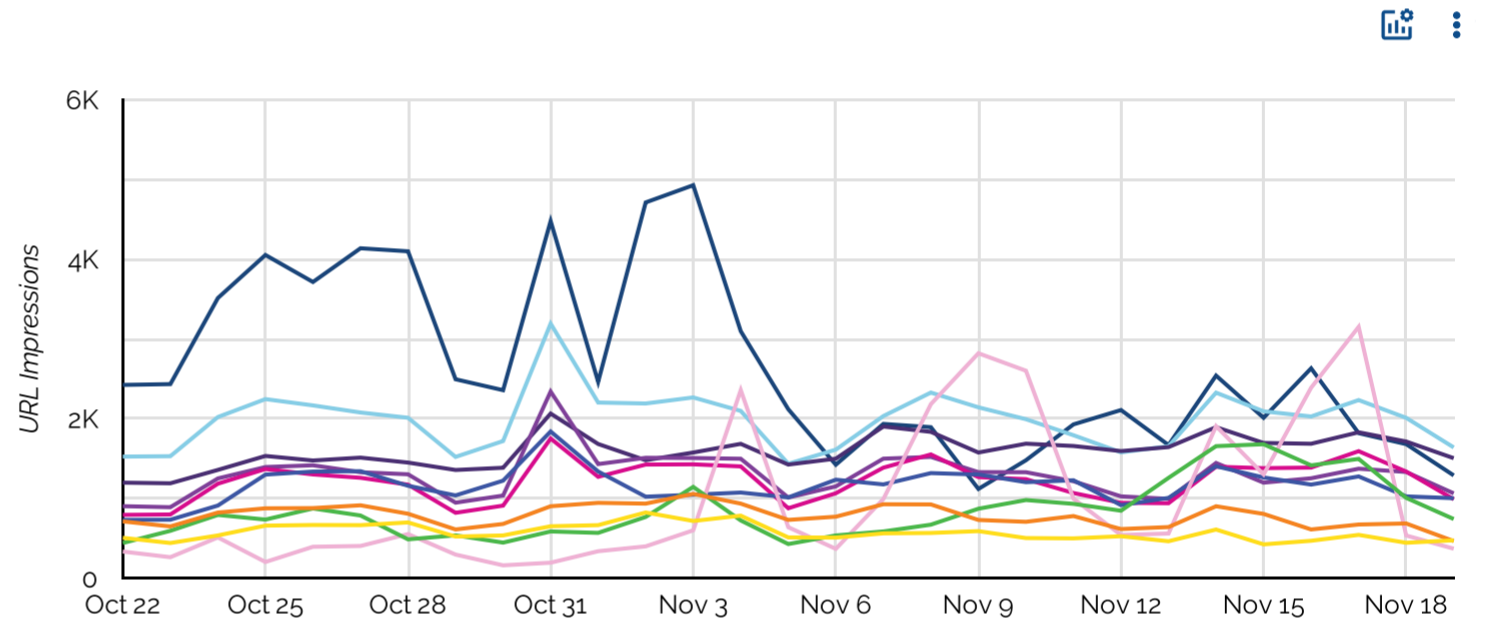

URL PERFORMANCE - TIME SERIES

Landing Page	Query	URL Clicks	URL Impressions
https://shop.googlemerchandisestore.com/Chrome+Dino	846	217	76,623
https://shop.googlemerchandisestore.com/Google+Redesign/Apparel	869	956	57,734
https://shop.googlemerchandisestore.com/Google+Redesign/Shop+by+Brand/YouTube	1,051	1,798	46,150
https://shop.googlemerchandisestore.com/Google+Redesign/Apparel/Mens	545	337	37,557
https://shop.googlemerchandisestore.com/Google+Redesign/Clearance	379	158	35,373
https://shop.googlemerchandisestore.com/Google+Redesign/Apparel/Mens/Mens+T+Shirts	1,273	992	33,695
https://shop.googlemerchandisestore.com/Google+Redesign/Lifestyle/Google+Chrome+Dino+Dark+Mode+Collectible	626	258	28,424
https://shop.googlemerchandisestore.com/Google+Redesign/Accessories/Google+Chrome+Dinosaur+Collectible	1,125	156	24,646
https://shop.googlemerchandisestore.com/store.html?vid=20180201712	480	453	22,754
https://shop.googlemerchandisestore.com/Google+Bike	240	117	16,625
https://shop.googlemerchandisestore.com/Google+Redesign/Lifestyle/White+Google+Shoreline+Bottle	130	56	16,182
https://shop.googlemerchandisestore.com/Google+Redesign/Stationery/Notebooks	186	12	10,804
https://shop.googlemerchandisestore.com/Google+Redesign/Shop+by+Brand	199	24	10,760
https://shop.googlemerchandisestore.com/signin.html	77	25	10,179
https://shop.googlemerchandisestore.com/Google+Redesign/Apparel/Hats	248	159	9,367
https://shop.googlemerchandisestore.com/Google+Redesign/New	167	7	8,202
https://shop.googlemerchandisestore.com/Google+Redesign/Lifestyle/Google+Land+and+Sea+Nalgene+Water+Bottle+LS	253	4	7,924
https://shop.googlemerchandisestore.com/Google+Redesign/Shop+by+Brand/Google+Cloud	216	29	7,896
https://shop.googlemerchandisestore.com/Google+Maps	137	2	6,765
https://shop.googlemerchandisestore.com/Google+Redesign/Google+Adventure+Backpack+Black	103	143	6,302
https://shop.googlemerchandisestore.com/Google+Redesign/Lifestyle/Bags	226	309	5,523
https://shop.googlemerchandisestore.com/Google+Redesign/Apparel/Google+Leather+Strap+Hat+Black	144	5	5,518
https://shop.googlemerchandisestore.com/Google+Redesign/Stationery/Stickers	251	245	5,500
https://shop.googlemerchandisestore.com/Google+Redesign/Accessories/Google+Lapel+Pin	166	11	5,483
https://shop.googlemerchandisestore.com/Google+Redesign/Apparel/Kids	270	7	5,402