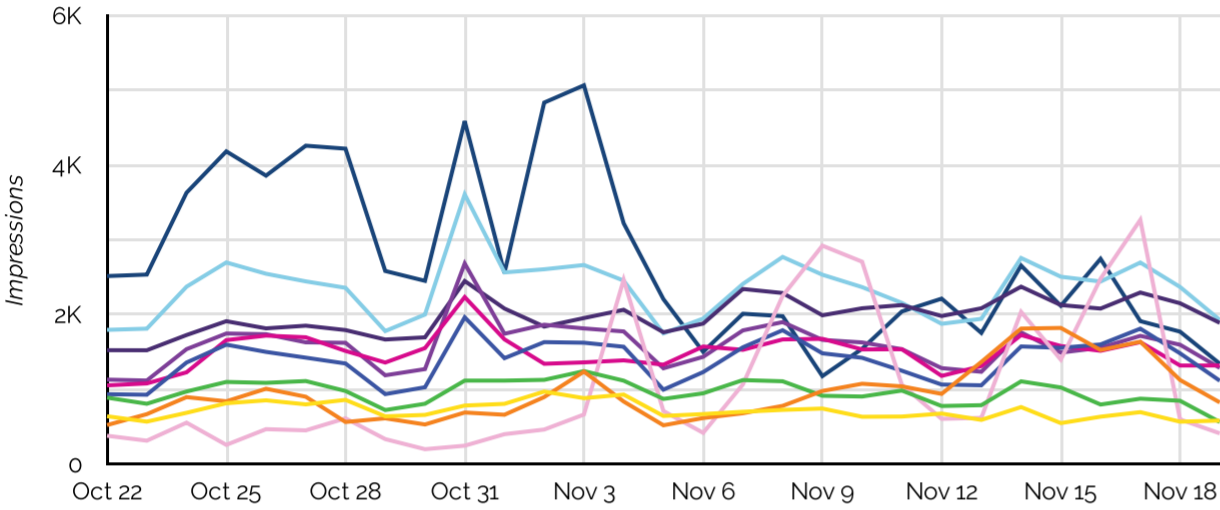

EXPLORE   EXTRACT   CONSOLIDATE   **COMPARE**   OPPORTUNITY

PREV PERIOD   PREV YEAR

QUERIES   **URLS**   GROUP TRENDS

COMPARE YOUR DATA

URL CLICKS	IMPRESSIONS	URL CTR	URL CLICKS	IMPRESSIONS	URL CTR
14,522	937,560	1.55%	14,522	937,560	1.55%
↓ -8.9% from previous 29 days	↓ -2.4% from previous 29 days	↓ -6.6% from previous 29 days	↓ -8.9% from previous 29 days	↓ -2.4% from previous 29 days	↓ -6.6% from previous 29 days
↓ -16.4% from previous year	↓ -61.8% from previous year	↑ 118.7% from previous year	↓ -16.4% from previous year	↓ -61.8% from previous year	↑ 118.7% from previous year

Absolute change shown in the table below

Select URL(s) OR Search Contains

VS

Select URL(s) OR Search Contains

Refine Queries Contains

Refine Queries Contains

QUERY	IMPRESSIONS	Δ	URL CLICKS	Δ	URL CTR
youtube merch	3,226	-403 ↓	573	-20 ↓	17.76%
youtube store	1,864	-274 ↓	344	-13 ↓	18.45%
google merchandise store	95,160	-1,372 ↓	326	14 ↑	0.34%
chrome dino	58,933	12,988 ↑	267	105 ↑	0.45%
google t shirt	3,223	-144 ↓	248	8 ↑	7.69%
youtube shop	1,547	-98 ↓	244	27 ↑	15.77%
google stickers	4,786	66 ↑	214	-11 ↓	4.47%
google tshirt	1,452	-842 ↓	181	-123 ↓	12.47%
google hoodie	2,560	-996 ↓	175	27 ↑	6.84%
google backpack	5,522	1,440 ↑	155	-11 ↓	2.81%

VS

QUERY	IMPRESSIONS	Δ	URL CLICKS	Δ	URL CTR
youtube merch	3,226	-403 ↓	573	-20 ↓	17.76%
youtube store	1,864	-274 ↓	344	-13 ↓	18.45%
google merchandise store	95,160	-1,372 ↓	326	14 ↑	0.34%
chrome dino	58,933	12,988 ↑	267	105 ↑	0.45%
google t shirt	3,223	-144 ↓	248	8 ↑	7.69%
youtube shop	1,547	-98 ↓	244	27 ↑	15.77%
google stickers	4,786	66 ↑	214	-11 ↓	4.47%
google tshirt	1,452	-842 ↓	181	-123 ↓	12.47%
google hoodie	2,560	-996 ↓	175	27 ↑	6.84%
google backpack	5,522	1,440 ↑	155	-11 ↓	2.81%

1 - 10 / 15150 < >

1 - 10 / 15150 < >

FURTHER REFINE BY CLICKING QUERY OR URL FROM TABLES ABOVE AND BELOW

URL	IMPRESSIONS	URL CLICKS	URL CTR
1. https://shop.googlemerchandisestore.com/Google+Redesign/Shop+by+Brand/YouTube	57,338	2,182	3.81%
2. https://shop.googlemerchandisestore.com/Google+Redesign/Apparel/Mens/Mens+T+Shirts	43,256	1,454	3.36%
3. https://shop.googlemerchandisestore.com/Google+Redesign/Apparel	68,147	1,340	1.97%
4. https://shop.googlemerchandisestore.com/store.html?vid=20180201712	27,796	1,095	3.94%
5. https://shop.googlemerchandisestore.com/Google+Redesign/Apparel/Mens	45,999	520	1.13%
6. https://shop.googlemerchandisestore.com/Google+Redesign/Accessories/Google+Chrome+Dinosaur+Collectible	27,574	473	1.72%
7. https://shop.googlemerchandisestore.com/store-policies/frequently-asked-questions/	14,632	469	3.21%
8. https://shop.googlemerchandisestore.com/Google+Redesign/Lifestyle/Bags	8,042	456	5.67%
9. https://shop.googlemerchandisestore.com/Google+Redesign/Lifestyle/Google+Chrome+Dino+Dark+Mode+Collectible	30,327	391	1.29%
10. https://shop.googlemerchandisestore.com/Google+Redesign/Stationery/Stickers	7,134	324	4.54%

VS