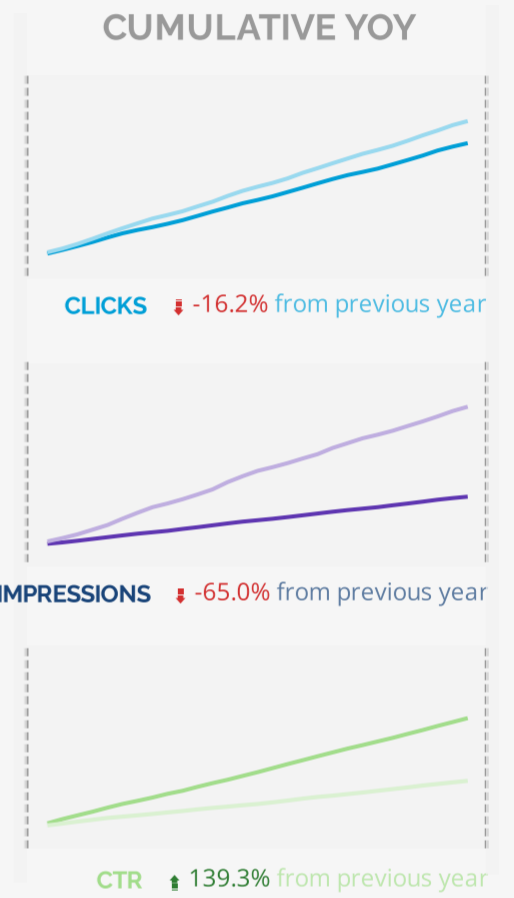

SEARCH OR SELECT

Query Contains Enter a value or click a Query below to refine URLs and performance

BY DEVICE: ☒ DESKTOP ☐ MOBILE