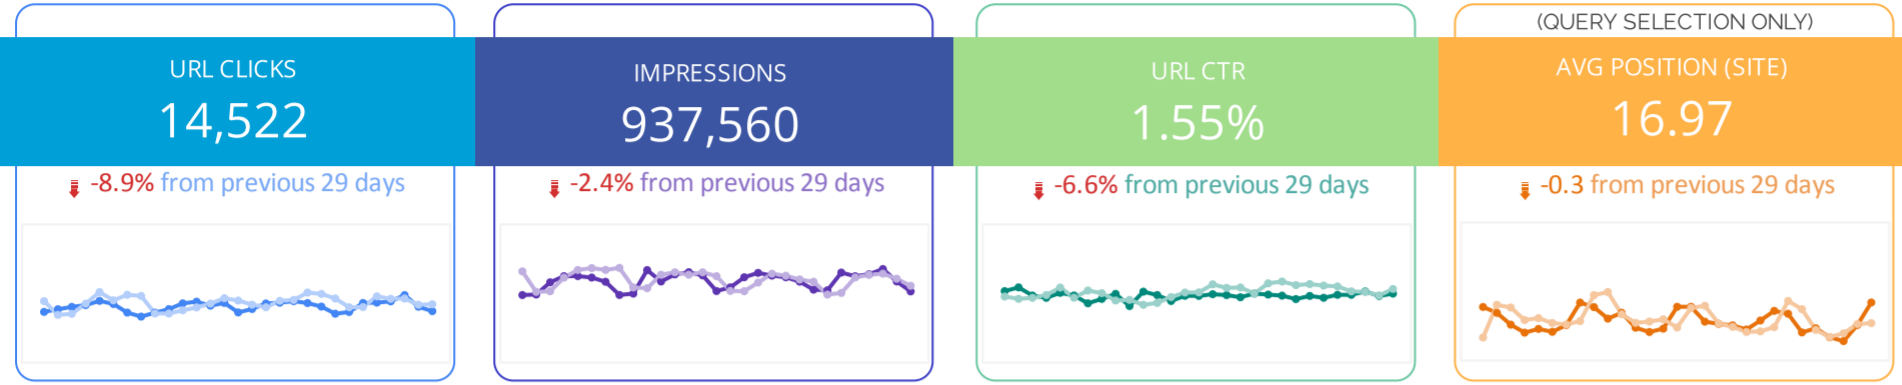

EXPLORE

EXTRACT

CONSOLIDATE

COMPARE

OPPORTUNITY

SITE

URL

PREV PERIOD

PREV YEAR

NO MAP

G MAP

EXPLORE YOUR DATA