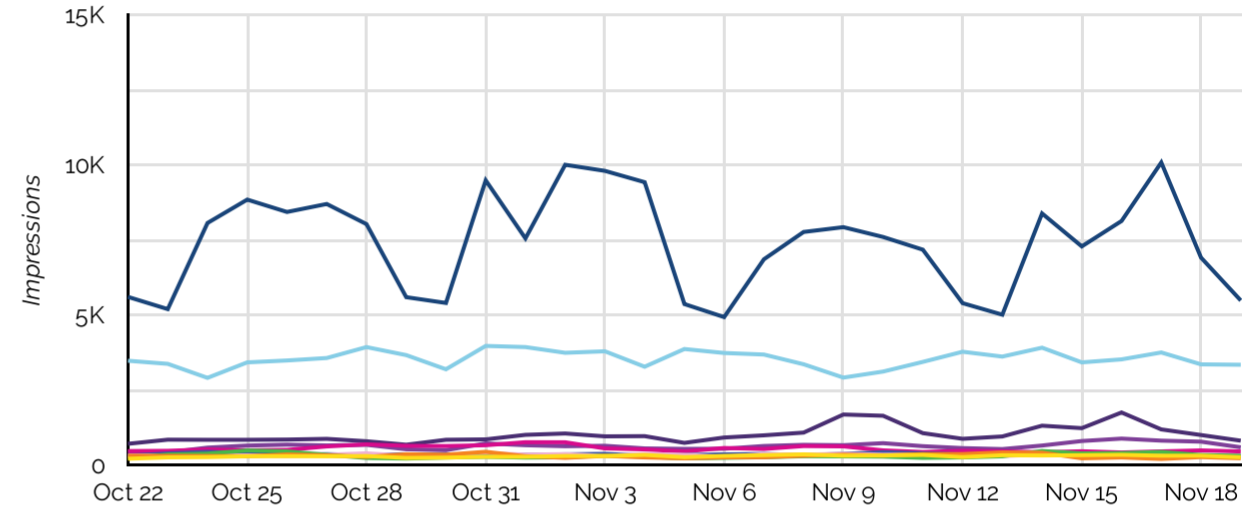

EXPLORE   EXTRACT   CONSOLIDATE   **COMPARE**   OPPORTUNITY

PREV PERIOD   **PREV YEAR**

QUERIES   URLS   GROUP TRENDS

COMPARE YOUR DATA

CLICKS
14,211
↓ -8.8% from previous 29 days
↓ -16.2% from previous year

IMPRESSIONS
605,123
↓ -4.0% from previous 29 days
↓ -65.0% from previous year

SITE CTR
2.35%
↓ -5.0% from previous 29 days
↑ 139.3% from previous year

CLICKS
14,211
↓ -8.8% from previous 29 days
↓ -16.2% from previous year

IMPRESSIONS
605,123
↓ -4.0% from previous 29 days
↓ -65.0% from previous year

SITE CTR
2.35%
↓ -5.0% from previous 29 days
↑ 139.3% from previous year

Absolute change shown in the table below

Select Query Contains

Select Query Contains

Refine Queries Contains

Refine Queries Contains

QUERY	IMPRESSIONS	Δ	CLICKS	Δ	Site CTR
youtube merch	3,221	53 ↑	573	168 ↑	17.79%
youtube store	1,841	459 ↑	344	147 ↑	18.69%
google merchandise store	17,071	3,358 ↑	303	-181 ↓	1.77%
chrome dino	52,065	47,540 ↑	257	242 ↑	0.49%
google t shirt	1,777	-64 ↓	245	-46 ↓	13.79%
youtube shop	1,536	422 ↑	244	60 ↑	15.89%
google stickers	1,133	-129 ↓	196	4 ↑	17.3%
google tshirt	766	149 ↑	179	61 ↑	23.37%
google hoodie	1,063	38 ↑	173	-45 ↓	16.27%
youtube merchandise	1,434	-891 ↓	154	-146 ↓	10.74%

VS

QUERY	IMPRESSIONS	Δ	CLICKS	Δ	Site CTR
youtube merch	3,221	53 ↑	573	168 ↑	17.79%
youtube store	1,841	459 ↑	344	147 ↑	18.69%
google merchandise store	17,071	3,358 ↑	303	-181 ↓	1.77%
chrome dino	52,065	47,540 ↑	257	242 ↑	0.49%
google t shirt	1,777	-64 ↓	245	-46 ↓	13.79%
youtube shop	1,536	422 ↑	244	60 ↑	15.89%
google stickers	1,133	-129 ↓	196	4 ↑	17.3%
google tshirt	766	149 ↑	179	61 ↑	23.37%
google hoodie	1,063	38 ↑	173	-45 ↓	16.27%
youtube merchandise	1,434	-891 ↓	154	-146 ↓	10.74%

1 - 10 / 15150 < >

1 - 10 / 15150 < >

FURTHER REFINE URLS BELOW BY CLICKING A QUERY IN TABLE ABOVE

URL	IMPRESSIONS	URL CLICKS	URL CTR
1. https://shop.googlemerchandisestore.com/Google+Redesign/Shop+by+Brand/YouTube	57,338	2,182	3.81%
2. https://shop.googlemerchandisestore.com/Google+Redesign/Apparel/Mens/Mens+T+Shirts	43,256	1,454	3.36%
3. https://shop.googlemerchandisestore.com/Google+Redesign/Apparel	68,147	1,340	1.97%
4. https://shop.googlemerchandisestore.com/store.html?vid=20180201712	27,796	1,095	3.94%
5. https://shop.googlemerchandisestore.com/Google+Redesign/Apparel/Mens	45,999	520	1.13%
6. https://shop.googlemerchandisestore.com/Google+Redesign/Accessories/Google+Chrome+Dinosaur+Collectible	27,574	473	1.72%
7. https://shop.googlemerchandisestore.com/store-policies/frequently-asked-questions/	14,632	469	3.21%
8. https://shop.googlemerchandisestore.com/Google+Redesign/Lifestyle/Bags	8,042	456	5.67%
9. https://shop.googlemerchandisestore.com/Google+Redesign/Lifestyle/Google+Chrome+Dino+Dark+Mode+Collectible	30,327	391	1.29%
10. https://shop.googlemerchandisestore.com/Google+Redesign/Stationery/Stickers	7,134	324	4.54%

VS