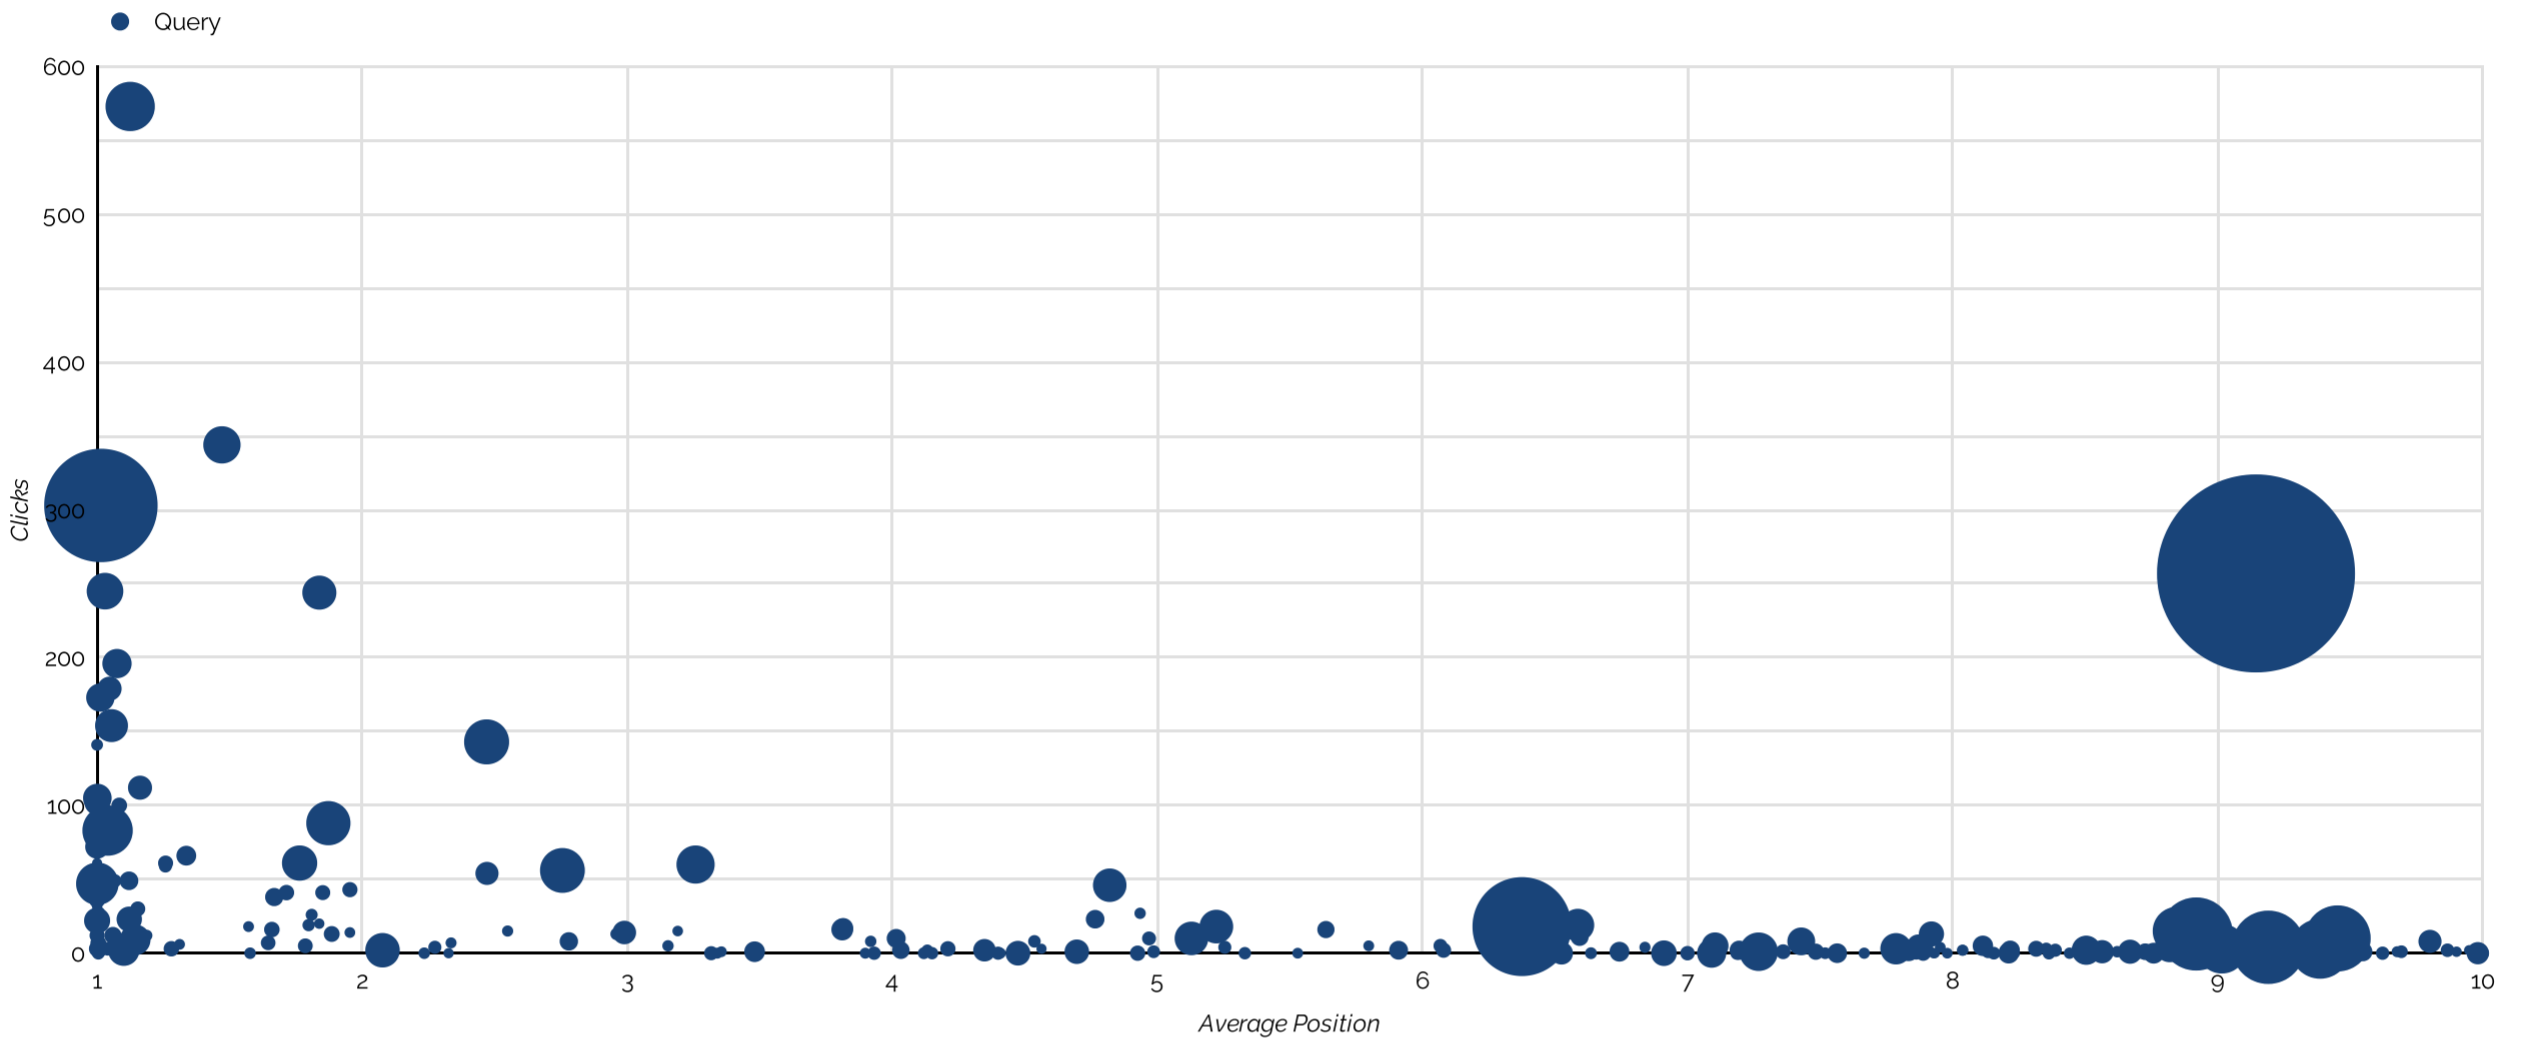

EXPLORE   EXTRACT   CONSOLIDATE   COMPARE   **OPPORTUNITY**

OVERVIEW   **RANK 1-10**   RANK 10-20   RANK 20-30   QUESTIONS

OPPORTUNITIES

REFINE QUERIES

Select Queries   or   Search   Contains   Enter a value

↔ Bigger the bubble = more Impressions
↑ Higher the bubble = more Clicks
Left to right = Avg Position descending

AVG POSITION 1-10

CLICK QUERY ABOVE TO SEE URLS IMPRESSED BELOW

	Landing Page	Impressions	Url Clicks
1.	https://shop.googlemerchandisestore.com/Chrome+Dino	79,475	294
2.	https://shop.googlemerchandisestore.com/Google+Redesign/Apparel	68,147	1,340
3.	https://shop.googlemerchandisestore.com/Google+Redesign/Shop+by+Brand/YouTube	57,338	2,182
4.	https://shop.googlemerchandisestore.com/Google+Redesign/Apparel/Mens	45,999	520
5.	https://shop.googlemerchandisestore.com/Google+Redesign/Apparel/Mens/Mens+T+Shirts	43,256	1,454
6.	https://shop.googlemerchandisestore.com/Google+Redesign/Clearance	40,224	190
7.	https://shop.googlemerchandisestore.com/Google+Redesign/Lifestyle/Google+Chrome+Dino+Dark+Mode+Collectible	30,327	391
8.	https://shop.googlemerchandisestore.com/store.html?vid=20180201712	27,796	1,095
9.	https://shop.googlemerchandisestore.com/Google+Redesign/Accessories/Google+Chrome+Dinosaur+Collectible	27,574	473
10.	https://shop.googlemerchandisestore.com/Google+Bike	20,664	174
11.	https://shop.googlemerchandisestore.com/Google+Redesign/Lifestyle/White+Google+Shoreline+Bottle	18,224	78
12.	https://shop.googlemerchandisestore.com/store-policies/frequently-asked-questions/	14,632	469
13.	https://shop.googlemerchandisestore.com/Google+Redesign/Apparel/Hats	13,070	230
14.	https://shop.googlemerchandisestore.com/Google+Redesign/Shop+by+Brand	12,160	39
15.	https://shop.googlemerchandisestore.com/Google+Redesign/Stationery/Notebooks	11,746	44
16.	https://shop.googlemerchandisestore.com/signin.html	11,031	46
17.	https://shop.googlemerchandisestore.com/Google+Redesign/Shop+by+Brand/Google+Cloud	9,890	48
18.	https://shop.googlemerchandisestore.com/Google+Redesign/New	9,334	24
19.	https://shop.googlemerchandisestore.com/Google+Redesign/Lifestyle/Google+Land+and+Sea+Nalgene+Water+Bottle+LS	8,980	11
20.	https://shop.googlemerchandisestore.com/Google+Maps	8,507	15
21.	https://shop.googlemerchandisestore.com/Google+Redesign/Apparel/Kids	8,413	40
22.	https://shop.googlemerchandisestore.com/Google+Redesign/Apparel/Womens	8,135	18
23.	https://shop.googlemerchandisestore.com/Google+Redesign/Lifestyle/Bags	8,042	456
24.	https://shop.googlemerchandisestore.com/Google+Redesign/Google+Adventure+Backpack+Black	7,403	165
25.	https://shop.googlemerchandisestore.com/Google+Redesign/Stationery/Stickers	7,134	324