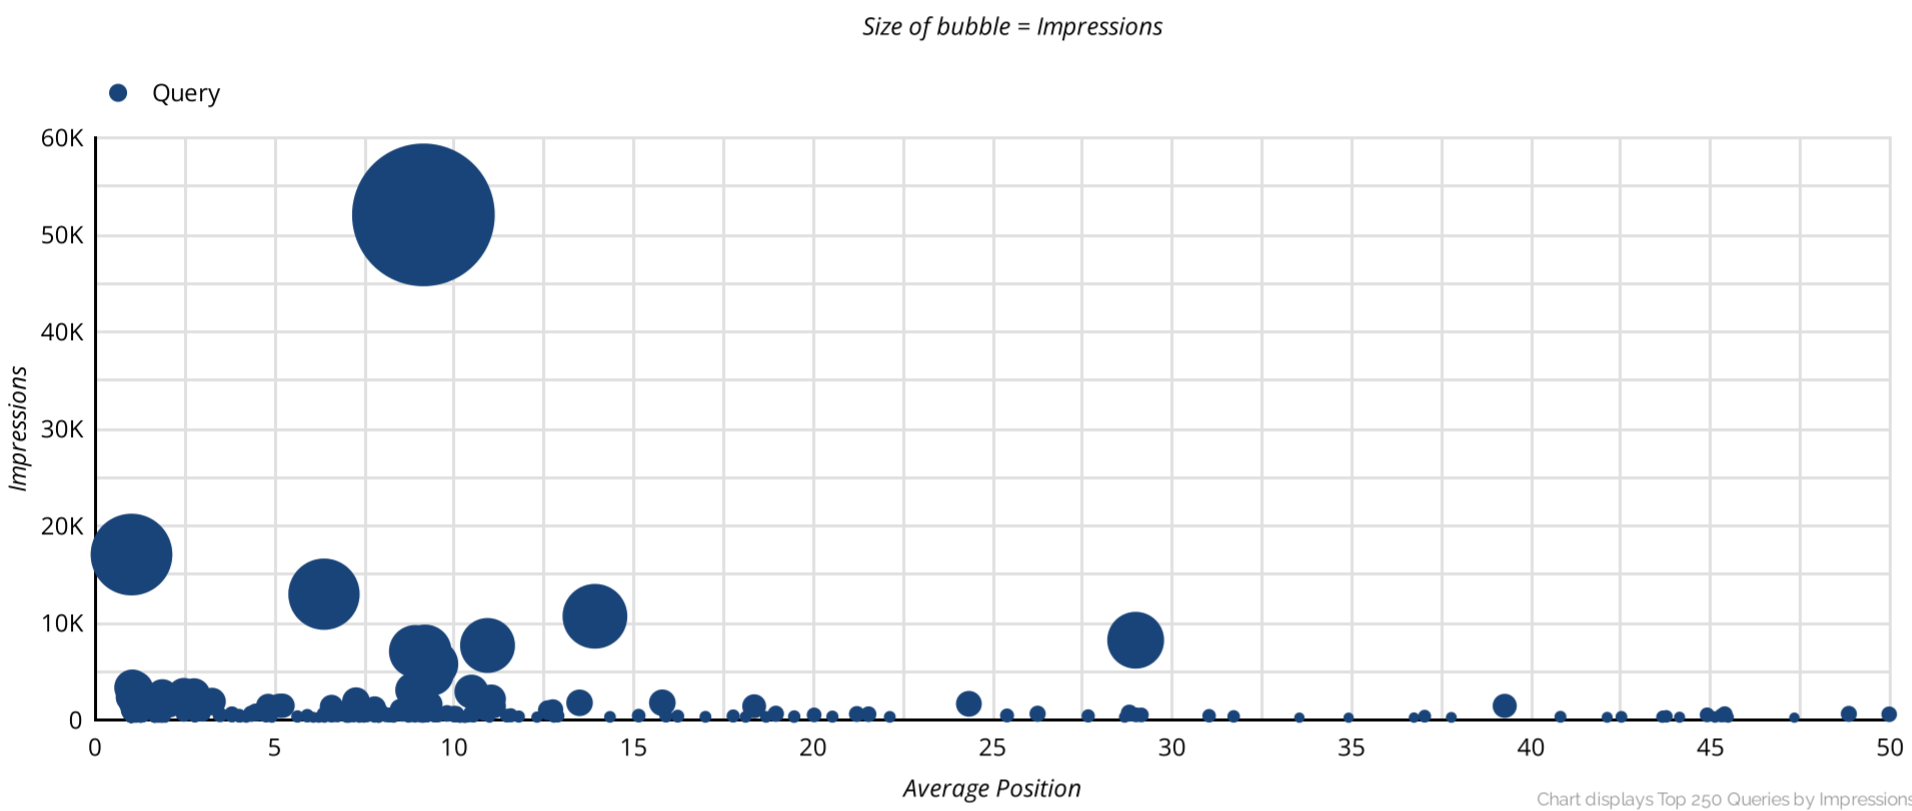

SEARCH OR SELECT

Query Contains Enter a value or click a Query below to refine URLs and performance

BY DEVICE: ☒ DESKTOP ☐ MOBILE